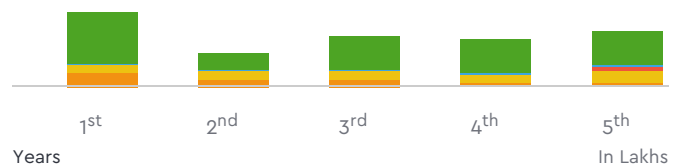

What We Have For You?

BMW 3 Series 320d Luxury Line 2013

Make	BMW	Model	3 Series
Year	2013	Trim	320D LUXURY LINE
KM Driven	62700 Kms	Color	Grey
Fuel Type	Diesel	Transmission Type	Automatic
Body Type	Sedan	Price	Rs. 1400000
Condition	Used	Ownership Type	Owned
Location	Kolkata	Registration State	N/A
Ownership Count	First Owner	DLID	1421274786

Full Circle Trust Score **6.6**

6.5

Transparency

4

Health

7.2

Seller

9.5

Pricing

₹ 12,80,424.00 - ₹ 13,59,626.00

Automobile from individual in good condition is valued

Total Cost of Ownership

Benchmark Price For Used Vehicle

₹ 8.37

₹ 4.2

₹ 5.91

₹ 5.8

₹ 6.17

₹ 30,45,377.00

For 5 Years

Insurance

Try Change

Depreciation

Fuel

Service