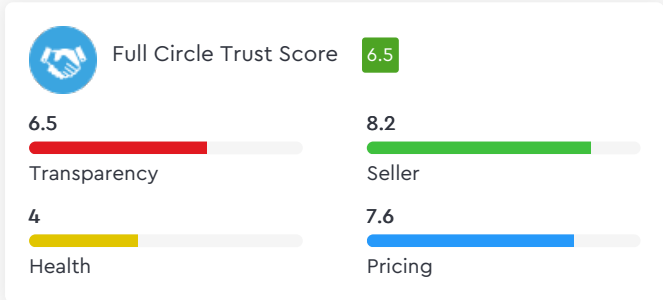

Droom's Automobile Report

droom.in

India's Most Trusted Motorplace

What We Have For You?

Yamaha RAY ZR 110cc Disc 2019

Make	Yamaha	Model	Ray ZR
Year	2019	Trim	110CC DISC
KM Driven	10000 Kms	Color	Matte Green
Fuel Type	Petrol	Transmission Type	Automatic
Body Type	Commuter	Price	Rs. 59000
Condition	Used	Ownership Type	Owned
Location	Kolkata	Registration State	N/A
Ownership Count	First Owner	DLID	1421272723

₹ 36,047.00 - ₹ 38,277.00

Automobile from individual in good condition is valued

Total Cost of Ownership

Vehicle Images

Yamaha RAY ZR 110cc Disc 2019

Yamaha RAY ZR 110cc Disc 2019

Instrumentation			
Clock	Analog	Low Fuel Level Warning	Yes
Instrument Console	Instrument Console		