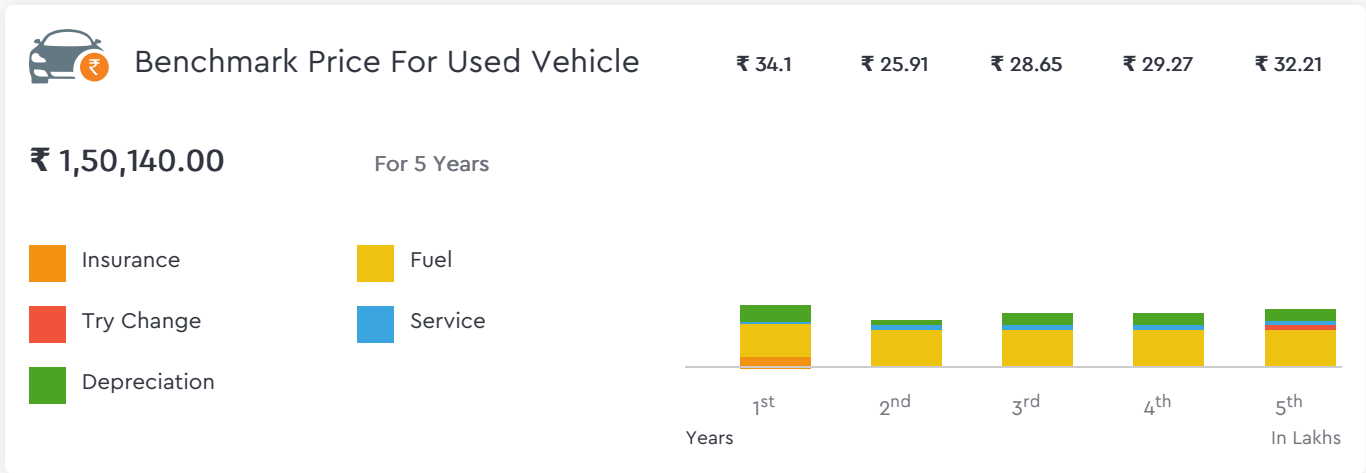

Droom's Automobile Report

droom.in

India's Most Trusted Motorplace

What We Have For You?

Yamaha RAY ZR 110cc Disc 2019

Make	Yamaha	Model	Ray ZR
Year	2019	Trim	110CC DISC
KM Driven	10000 Kms	Color	Matte Green
Fuel Type	Petrol	Transmission Type	Automatic
Body Type	Commuter	Price	Rs. 59000
Condition	Used	Ownership Type	Owned
Location	Kolkata	Registration State	N/A
Ownership Count	First Owner	DLID	1421272723

₹ 36,047.00 - ₹ 38,277.00

Automobile from individual in good condition is valued

Total Cost of Ownership

Vehicle Images

Yamaha RAY ZR 110cc Disc 2019

Yamaha RAY ZR 110cc Disc 2019

Instrumentation			
Clock	Analog	Low Fuel Level Warning	Yes
Instrument Console	Instrument Console		