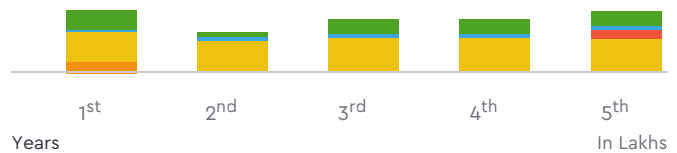

What We Have For You?

Yamaha FZ25 250cc 2018

Make	Yamaha	Model	FZ25
Year	2018	Trim	250CC
KM Driven	14000 Kms	Color	Knight Black
Fuel Type	Petrol	Transmission Type	Manual
Body Type	Sports	Price	Rs. 104000
Condition	Used	Ownership Type	Owned
Location	Kalyan	Registration State	N/A
Ownership Count	First Owner	DLID	1421252951

Full Circle Trust Score **6.3**

6.5

Transparency

4

Health

6.3

7.4

Seller

7.6

Pricing

₹ 68,475.00 - ₹ 72,711.00

Automobile from individual in good condition is valued

Total Cost of Ownership

Benchmark Price For Used Vehicle

₹ 57.73

₹ 42.12

₹ 47.83

₹ 48.48

₹ 56.15

₹ 2,52,307.00

For 5 Years

Insurance

Try Change

Depreciation

Fuel

Service