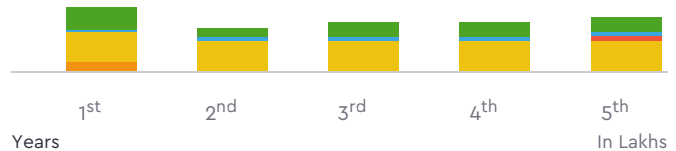

What We Have For You?

Yamaha YZF-R15 V3 150cc Darknight edition BS6 2021

Make	Yamaha	Model	YZF-R15 V3
Year	2021	Trim	150CC DARKNIGHT EDITION
KM Driven	7000 Kms	Color	Dark night
Fuel Type	Petrol	Transmission Type	Manual
Body Type	Sports	Price	Rs. 171600
Condition	Used	Ownership Type	Owned
Location	Kalyan	Registration State	N/A
Ownership Count	First Owner	DLID	1421252791

Full Circle Trust Score **6.2**

6.3

Transparency

4

Health

7.4

Seller

7.4

Pricing

₹ 1,62,418.00 - ₹ 1,72,464.00

Automobile from individual in good condition is valued

Total Cost of Ownership

Benchmark Price For Used Vehicle

₹ 69.84

₹ 50.35

₹ 57.94

₹ 58.43

₹ 65.55

₹ 3,02,111.00

For 5 Years

Insurance

Try Change

Depreciation

Fuel

Service