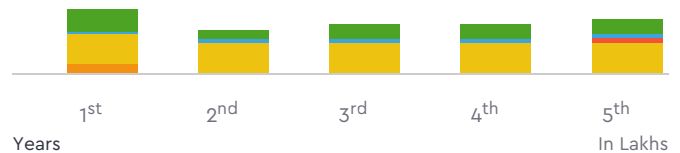

What We Have For You?

Yamaha YZF-R15 V3 150cc Darknight edition BS6 2021

Make	Yamaha	Model	YZF-R15 V3
Year	2021	Trim	150CC DARKNIGHT EDITION
KM Driven	7000 Kms	Color	Dark night
Fuel Type	Petrol	Transmission Type	Manual
Body Type	Sports	Price	Rs. 171600
Condition	Used	Ownership Type	Owned
Location	Kalyan	Registration State	N/A
Ownership Count	First Owner	DLID	1421252791

Full Circle Trust Score **6.2**

6.3

Transparency

4

Health

7.4

Seller

7.4

Pricing

₹ 1,62,418.00 - ₹ 1,72,464.00

Automobile from individual in good condition is valued

Total Cost of Ownership

Benchmark Price For Used Vehicle

₹ 69.84

₹ 50.35

₹ 57.94

₹ 58.43

₹ 65.55

₹ 3,02,111.00

For 5 Years

Insurance

Try Change

Depreciation

Fuel

Service