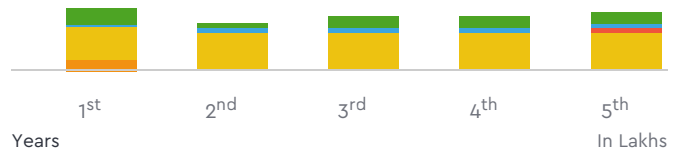

What We Have For You?

TVS Apache RTR 160cc 2017

Make	TVS	Model	Apache RTR
Year	2017	Trim	160CC
KM Driven	17658 Kms	Color	White
Fuel Type	Petrol	Transmission Type	Manual
Body Type	Commuter	Price	Rs. 79000
Condition	Used	Ownership Type	Owned
Location	Siliguri	Registration State	N/A
Ownership Count	First Owner	DLID	1421238559

Full Circle Trust Score **3.8**

5.1

Transparency

4.5

Health

3.5

Seller

1

Pricing

₹ 44,209.00 - ₹ 46,943.00

Automobile from individual in good condition is valued

Total Cost of Ownership

Benchmark Price For Used Vehicle

₹ 46.47

₹ 35.37

₹ 39.11

₹ 39.95

₹ 43.67

₹ 2,04,564.00

For 5 Years

Insurance

Try Change

Depreciation

Fuel

Service