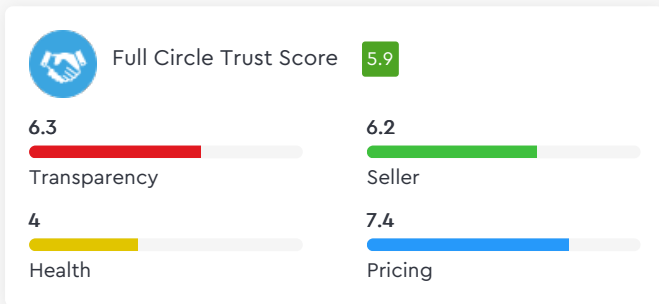

Droom's Automobile Report

droom.in

India's Most Trusted Motorplace

What We Have For You?

TVS Sport 100cc 2019

Make	TVS	Model	Sport
Year	2019	Trim	100CC
KM Driven	13525 Kms	Color	Black
Fuel Type	Petrol	Transmission Type	Manual
Body Type	Commuter	Price	Rs. 65000
Condition	Used	Ownership Type	Owned
Location	Dehradun	Registration State	N/A
Ownership Count	First Owner	DLID	1421216710