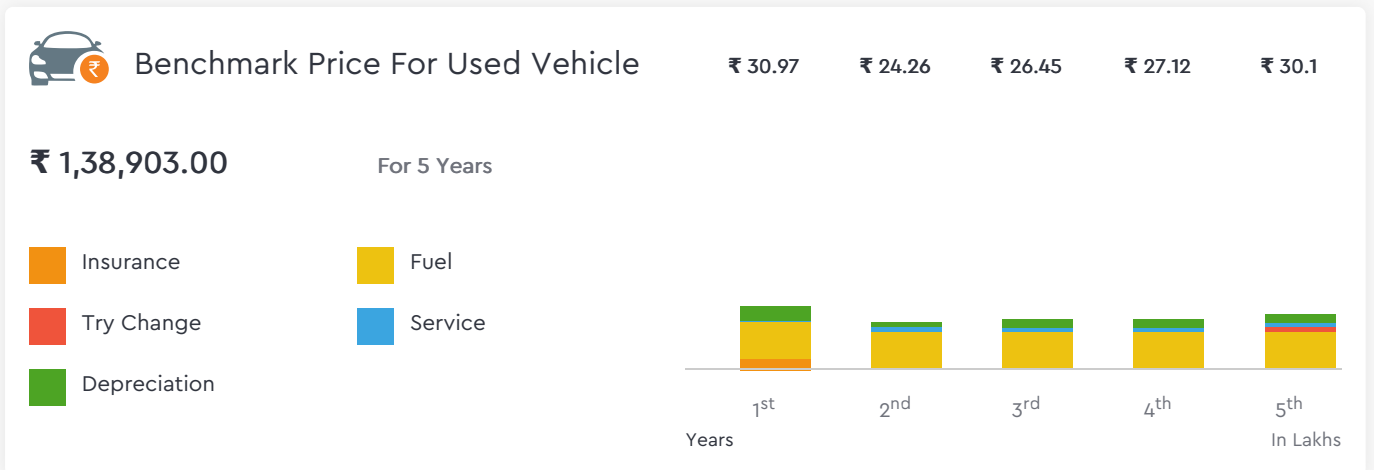

Droom's Automobile Report

droom.in

India's Most Trusted Motorplace

What We Have For You?

TVS Sport 100cc 2019

Make	TVS	Model	Sport
Year	2019	Trim	100CC
KM Driven	13525 Kms	Color	Black
Fuel Type	Petrol	Transmission Type	Manual
Body Type	Commuter	Price	Rs. 65000
Condition	Used	Ownership Type	Owned
Location	Dehradun	Registration State	N/A
Ownership Count	First Owner	DLID	1421216710

₹ 34,015.00 - ₹ 36,119.00

Automobile from individual in good condition is valued

Total Cost of Ownership

Vehicle Images

TVS Sport 100cc 2019

TVS Sport 100cc 2019

Instrumentation			
Clock	Digital	Low Fuel Level Warning	Yes
Instrument Console	Instrument Console		

TVS Sport 100cc 2019

Brake System

Front Brake Type	Drum	Rear Brake Type	Drum
------------------	------	-----------------	------

Dimensions

Wheel Base	1,265 mm	Overall Width	740 mm
Overall Length	1,985 mm	Overall Height	1,065 mm
Ground Clearance	165 mm	Boot Space (Liters)	-
Seat Height (mm)	790 mm		

Transmission			
Number of Gears	4	Drivetrain	Chain
Clutch Type	Wet Multiplates		

Wheels & Tyres			
Wheel size	17 Inch	Rear Tyre	3.00x17
Front Tyre	2.75x17	DLID	1421216710