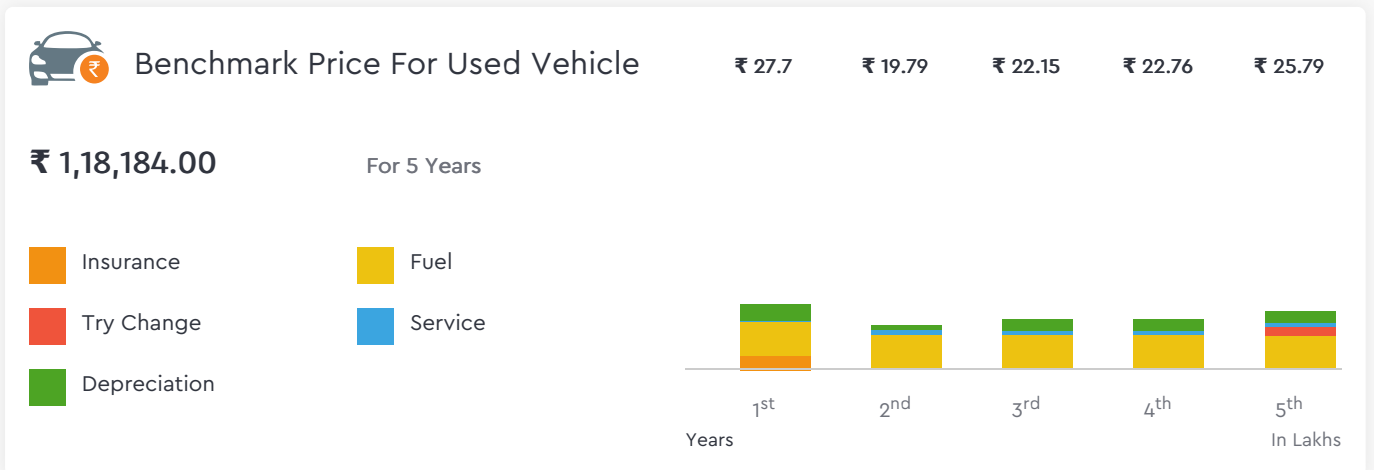

Total Cost of Ownership