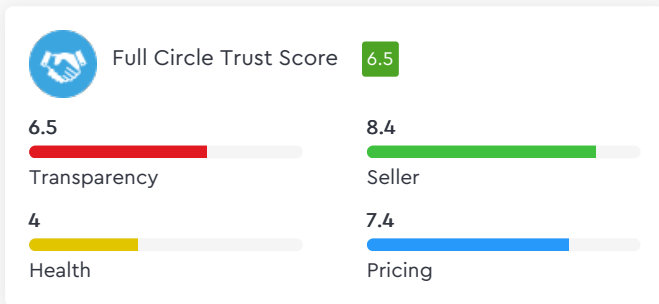

## What We Have For You?

Hero Splendor Pro 100cc 2013			
Make	Hero	Model	Splendor Pro
Year	2013	Trim	100CC
KM Driven	12675 Kms	Color	Other
Fuel Type	Petrol	Transmission Type	Manual
Body Type	Commuter	Price	Rs. 44150
Condition	Used	Ownership Type	Owned
Location	Vapi	Registration State	N/A
Ownership Count	First Owner	DLID	<a href="#">1421182816</a>