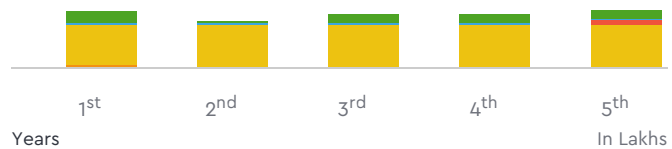

What We Have For You?

Honda Activa 110cc 2012

Make	Honda	Model	Activa
Year	2012	Trim	110CC
KM Driven	35000 Kms	Color	Other
Fuel Type	Petrol	Transmission Type	Automatic
Body Type	Commuter	Price	Rs. 48000
Condition	Used	Ownership Type	Owned
Location	Guwahati	Registration State	N/A
Ownership Count	First Owner	DLID	1421152528

Full Circle Trust Score **5.6**

6.3

Transparency

4

Health

5.4

Seller

6.8

Pricing

₹ 36,473.00 - ₹ 38,729.00

Automobile from individual in good condition is valued

Total Cost of Ownership

Benchmark Price For Used Vehicle

₹ 31.71

₹ 26.11

₹ 28.19

₹ 28.62

₹ 31.29

₹ 1,45,909.00

For 5 Years

Insurance

Try Change

Depreciation

Fuel

Service