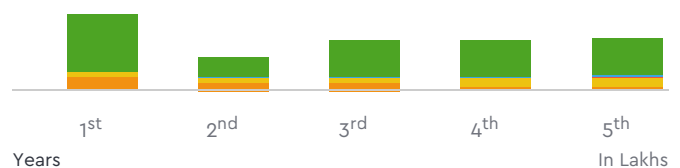

### Porsche 718 Boxster 2019

Make	Porsche	Model	718
Year	2019	Trim	BOXSTER
KM Driven	25400 Kms	Color	Yellow
Fuel Type	Petrol	Transmission Type	Automatic
Body Type	Convertible	Price	Rs. 9050000
Condition	Used	Ownership Type	Owned
Location	Delhi	Registration State	N/A
Ownership Count	First Owner	DLID	<a href="#">1421116261</a>

For 5 Years

Insurance

Fuel

Try Change

Service

Depreciation

## Vehicle Images

Porsche 718 Boxster 2019

**Porsche 718 Boxster 2019**

Instrumentation			
Clock	Digital	Door Ajar Warning	Yes
Distance to Empty	Yes	Average Speed	Yes
Average Fuel Consumption	Yes	Seat Belt Warning	Yes