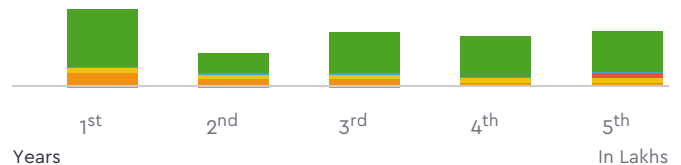

₹ 7.67

₹ 8.35

₹ 40,67,492.00

For 5 Years

- Insurance
- Try Change
- Depreciation
- Fuel
- Service

Vehicle Images

BMW 5 Series 520d M Sport 2017

BMW 5 Series 520d M Sport 2017