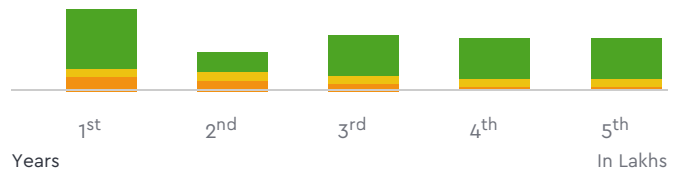

Droom's Automobile Report

droom.in

India's Most Trusted Motorplace

What We Have For You?

BMW Z4 M 40i 2020

Make	BMW	Model	Z4
Year	2020	Trim	M 40i
KM Driven	8021 Kms	Color	Misano Blue
Fuel Type	Petrol	Transmission Type	Automatic
Body Type	Convertible	Price	Rs. 8858000
Condition	Used	Ownership Type	Owned
Location	Kolkata	Registration State	N/A
Ownership Count	First Owner	DLID	1421088148

₹ 11.2

₹ 10.86

₹ 10.52

₹ 56,70,162.00

For 5 Years

- Insurance
- Try Change
- Depreciation
- Fuel
- Service

Vehicle Images

BMW Z4 M 40i 2020

BMW Z4 M 40i 2020

Instrumentation			
Clock	Digital	Door Ajar Warning	Yes
Distance to Empty	Yes	Average Speed	Yes
Average Fuel Consumption	Yes	Seat Belt Warning	Yes

Exterior Design Details			
No of Airbags	4	Grill	Illuminated Kidney Grille
Front Headlamps/DRLS	LED	Tail Lights	LED
Fog Lamps	Yes	Roof Rail	No