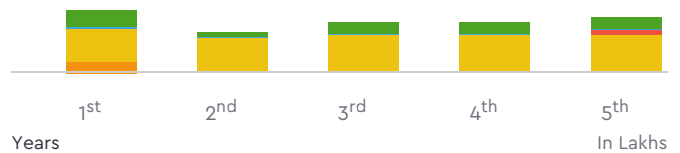

What We Have For You?

TVS Apache RTR 160cc 2014

Make	TVS	Model	Apache RTR
Year	2014	Trim	160CC
KM Driven	18648 Kms	Color	Yellow
Fuel Type	Petrol	Transmission Type	Manual
Body Type	Commuter	Price	Rs. 50000
Condition	Used	Ownership Type	Owned
Location	Chandigarh	Registration State	N/A
Ownership Count	First Owner	DLID	1420608367

Full Circle Trust Score **5.8**

₹ 33,638.00 - ₹ 35,718.00

Automobile from individual in good condition is valued

Total Cost of Ownership

Benchmark Price For Used Vehicle

₹ 40.27   ₹ 28.83   ₹ 32.27   ₹ 33.1   ₹ 36.8

₹ 1,71,255.00

For 5 Years

- Insurance
- Try Change
- Depreciation
- Fuel
- Service