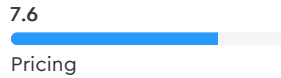

Make	TVS	Model	Apache RTR
Year	2014	Trim	160CC
KM Driven	18648 Kms	Color	Yellow
Fuel Type	Petrol	Transmission Type	Manual
Body Type	Commuter	Price	Rs. 50000
Condition	Used	Ownership Type	Owned
Location	Chandigarh	Registration State	N/A
Ownership Count	First Owner	DLID	1420608367

Full Circle Trust Score **5.8**

₹ 33,711.00 - ₹ 35,797.00

Automobile from individual in good condition is valued

Total Cost of Ownership

Benchmark Price For Used Vehicle

₹ 40.27   ₹ 28.83   ₹ 32.27   ₹ 33.1   ₹ 36.8

₹ 1,71,255.00

For 5 Years

- Insurance
- Try Change
- Depreciation
- Fuel
- Service