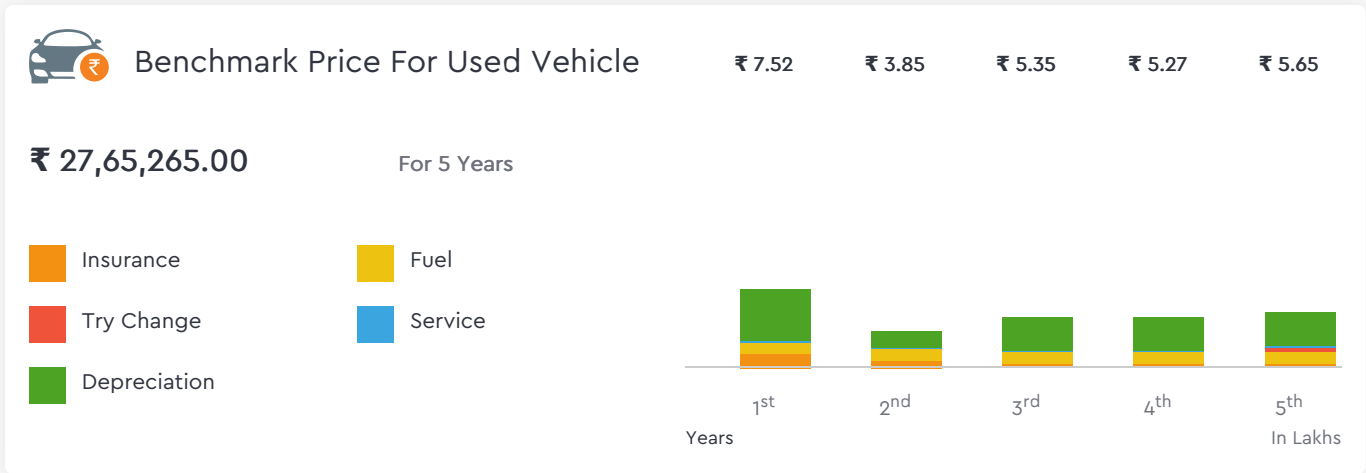

Droom's Automobile Report

droom.in

India's Most Trusted Motorplace

What We Have For You?

BMW 3 Series 320d 2013

Make	BMW	Model	3 Series
Year	2013	Trim	320D
KM Driven	89000 Kms	Color	Grey
Fuel Type	Diesel	Transmission Type	Automatic
Body Type	Sedan	Price	Rs. 1257785
Condition	Used	Ownership Type	Owned
Location	Ludhiana	Registration State	N/A
Ownership Count	First Owner	DLID	1420504851

₹ 9,90,234.00 - ₹ 10,51,486.00

Automobile from individual in good condition is valued

Total Cost of Ownership

Vehicle Images

BMW 3 Series 320d 2013

BMW 3 Series 320d 2013

Instrumentation			
Clock	Digital	Door Ajar Warning	Door Ajar Warning
Distance to Empty	Distance to Empty	Average Speed	Average Speed
Average Fuel Consumption	Average Fuel Consumption	Seat Belt Warning	Seat Belt Warning

Engine			
Engine Displacement (cc)	1995 cc	Mileage	9.7 kmpl
Engine Type	Petrol Engine	Number of Cylinders	4
Valves per Cylinder	4	Maximum Power	184 bhp @ 4000 RPM
Maximum Torque	380 Nm @ 1750 RPM		

Steering	
Steering Type	servotronic steering wheel