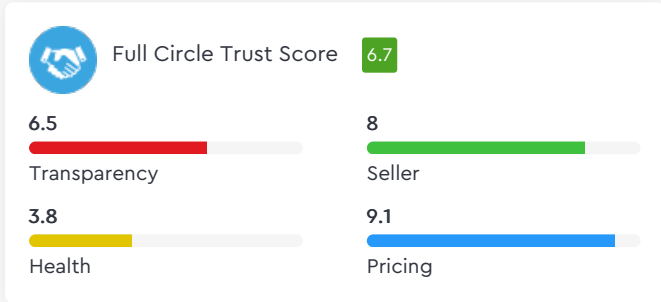

Droom's Automobile Report

droom.in

India's Most Trusted Motorplace

What We Have For You?

BMW 3 Series 320d 2013

Make	BMW	Model	3 Series
Year	2013	Trim	320D
KM Driven	89000 Kms	Color	Grey
Fuel Type	Diesel	Transmission Type	Automatic
Body Type	Sedan	Price	Rs. 1257785
Condition	Used	Ownership Type	Owned
Location	Ludhiana	Registration State	N/A
Ownership Count	First Owner	DLID	1420504851

₹ 9,90,234.00 - ₹ 10,51,486.00

Automobile from individual in good condition is valued

Total Cost of Ownership

Vehicle Images

BMW 3 Series 320d 2013

BMW 3 Series 320d 2013

Instrumentation			
Clock	Digital	Door Ajar Warning	Door Ajar Warning
Distance to Empty	Distance to Empty	Average Speed	Average Speed
Average Fuel Consumption	Average Fuel Consumption	Seat Belt Warning	Seat Belt Warning