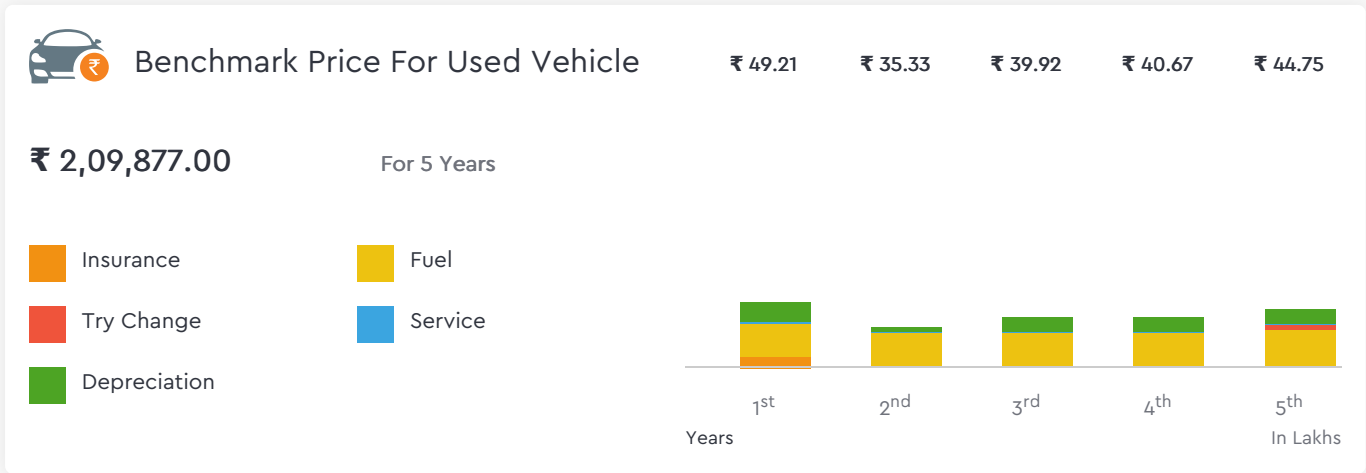

Droom's Automobile Report

droom.in

India's Most Trusted Motorplace

What We Have For You?

Hero Karizma ZMR 223cc 2011

Make	Hero	Model	Karizma ZMR
Year	2011	Trim	223CC
KM Driven	35000 Kms	Color	Black
Fuel Type	Petrol	Transmission Type	Manual
Body Type	Sports	Price	Rs. 47000
Condition	Used	Ownership Type	Owned
Location	Siliguri	Registration State	N/A
Ownership Count	First Owner	DLID	1420458651

Automobile from individual in good condition is valued

Total Cost of Ownership

Vehicle Images

Hero Karizma ZMR 223cc 2011

Hero Karizma ZMR 223cc 2011

Instrumentation			
Clock	Digital	Low Fuel Level Warning	Yes
Digital	Yes		

Hero Karizma ZMR 223cc 2011

Brake System

Front Brake Type	Disc	Rear Brake Type	Disc
------------------	------	-----------------	------

Dimensions

Wheel Base	1360 mm	Overall Width	805 mm
Overall Length	2100 mm	Overall Height	1190 mm
Ground Clearance	145 mm	Boot Space (Liters)	-
Kerb Weight (Kgs)	163.5	Seat Height (mm)	810 mm

Engine

Engine Displacement (cc)	223 cc	Mileage	48 kmpl
Engine Type	Air cooled, 4- stroke single cylinder OHC, Fuel Injection, Oil Cooler	Number of Cylinders	1
Valves per Cylinder	2	Valve Configuration/Cam Type	OHC
Fuel Supply System	Fuel Injection	Maximum Power	20 bhp @ 8,000 rpm
Maximum Torque	19.70 Nm @ 6,500 rpm		