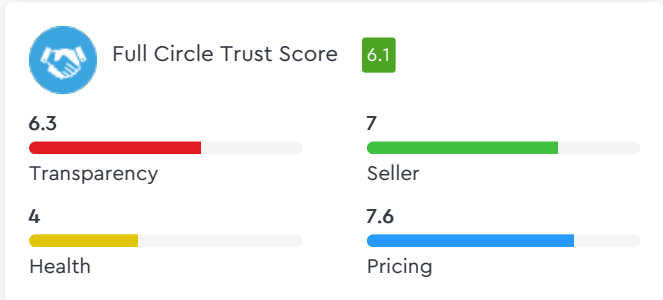

Droom's Automobile Report

droom.in

India's Most Trusted Motorplace

What We Have For You?

Hero Karizma ZMR 223cc 2011

Make	Hero	Model	Karizma ZMR
Year	2011	Trim	223CC
KM Driven	35000 Kms	Color	Black
Fuel Type	Petrol	Transmission Type	Manual
Body Type	Sports	Price	Rs. 47000
Condition	Used	Ownership Type	Owned
Location	Siliguri	Registration State	N/A
Ownership Count	First Owner	DLID	1420458651

Automobile from individual in good condition is valued

Total Cost of Ownership

Vehicle Images

Hero Karizma ZMR 223cc 2011

Hero Karizma ZMR 223cc 2011

Instrumentation			
Clock	Digital	Low Fuel Level Warning	Yes
Digital	Yes		