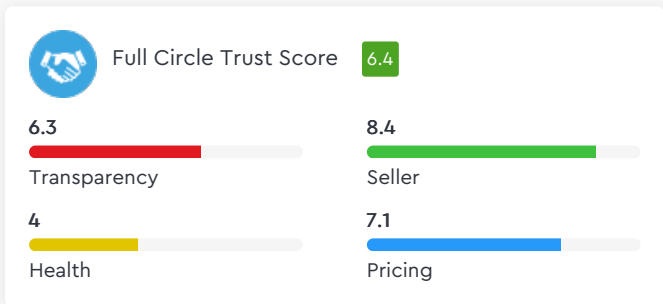

Droom's Automobile Report

droom.in

India's Most Trusted Motorplace

What We Have For You?

TVS Apache RTR 160cc Rear Disc 2017

Make	TVS	Model	Apache RTR
Year	2017	Trim	160CC REAR DISC
KM Driven	32000 Kms	Color	Matte Blue
Fuel Type	Petrol	Transmission Type	Manual
Body Type	Commuter	Price	Rs. 72000
Condition	Used	Ownership Type	Owned
Location	Bokaro	Registration State	N/A
Ownership Count	First Owner	DLID	1420432903