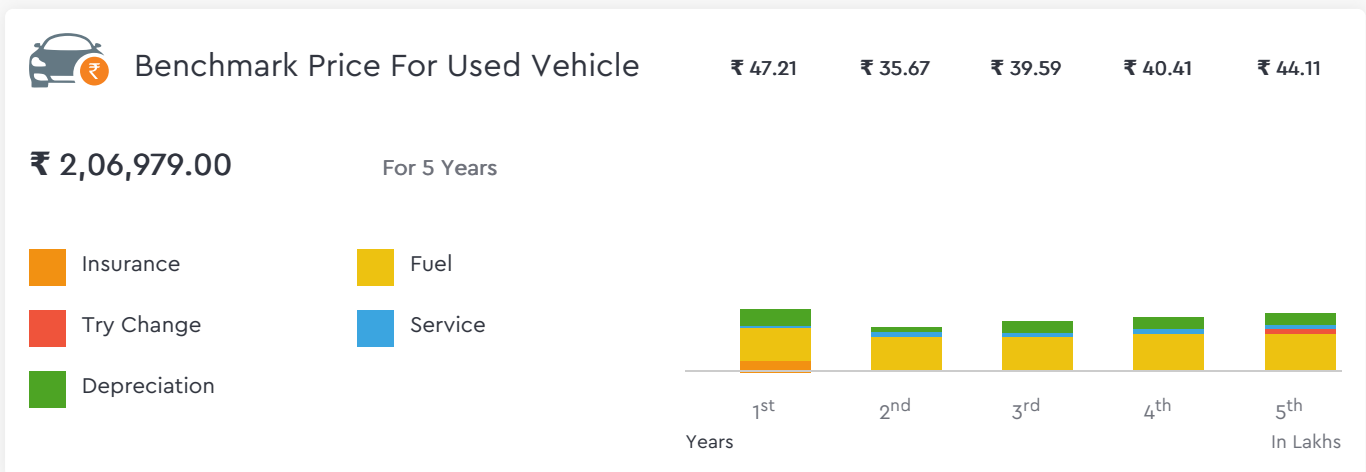

Droom's Automobile Report

droom.in

India's Most Trusted Motorplace

What We Have For You?

TVS Apache RTR 160cc Rear Disc 2017

Make	TVS	Model	Apache RTR
Year	2017	Trim	160CC REAR DISC
KM Driven	32000 Kms	Color	Matte Blue
Fuel Type	Petrol	Transmission Type	Manual
Body Type	Commuter	Price	Rs. 72000
Condition	Used	Ownership Type	Owned
Location	Bokaro	Registration State	N/A
Ownership Count	First Owner	DLID	1420432903

₹ 51,930.00 - ₹ 55,142.00

Automobile from individual in good condition is valued

Total Cost of Ownership

Vehicle Images

TVS Apache RTR 160cc Rear Disc 2017

TVS Apache RTR 160cc Rear Disc 2017

Instrumentation			
Clock	Digital	Low Fuel Level Warning	Low Fuel Level Warning
	Yes		

Ignition Type			
Kick Start	Kick Start	Electric Start	Electric Start

Features	
DLID	1420432903

TVS Apache RTR 160cc Rear Disc 2017

Brake System			
Front Brake Type	Disc	Rear Brake Type	Disc

Dimensions			
Wheel Base	1260 mm	Overall Width	730 mm
Overall Length	2020 mm	Overall Height	1100 mm
Ground Clearance	165 mm		

Engine			
Engine Displacement (cc)	159.7 cc	Mileage	60 Kmpl
Engine Type	4 Stroke, Single Cylinder	Number of Cylinders	1
Valves per Cylinder	2	Fuel Supply System	carburetor
Maximum Power	15.2 bhp @ 8500 rpm	Maximum Torque	13.1 Nm @ 4000 rpm