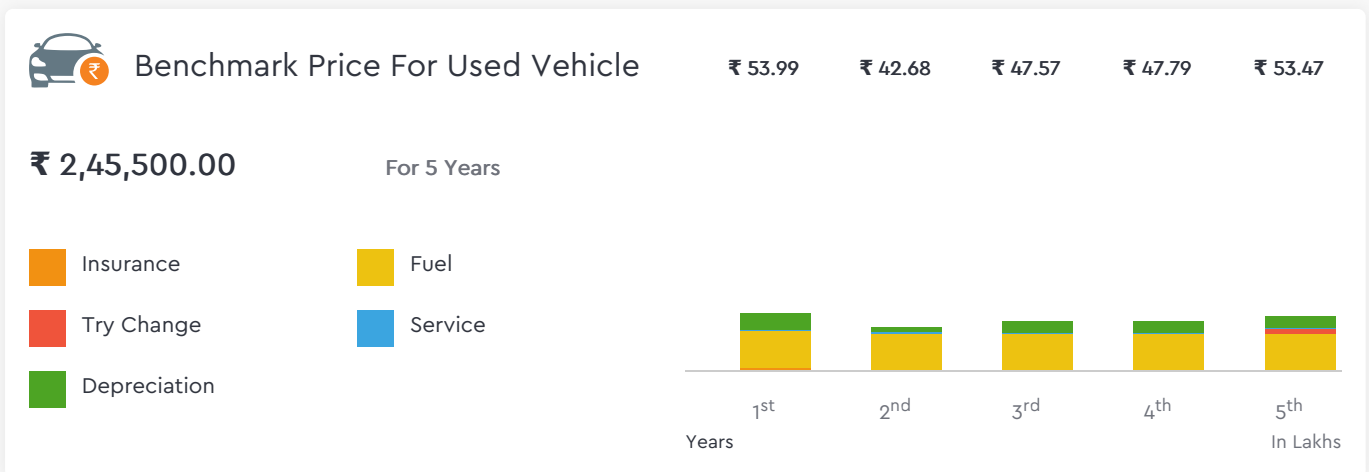

Droom's Automobile Report

droom.in

India's Most Trusted Motorplace

What We Have For You?

Yamaha YZF-R15 150cc 2011

Make	Yamaha	Model	YZF-R15
Year	2011	Trim	150CC
KM Driven	18000 Kms	Color	Blue
Fuel Type	Petrol	Transmission Type	Manual
Body Type	Sports	Price	Rs. 58000
Condition	Used	Ownership Type	Owned
Location	Ahmedabad	Registration State	N/A
Ownership Count	First Owner	DLID	1420421286

₹ 41,622.00 - ₹ 44,196.00

Automobile from individual in good condition is valued

Total Cost of Ownership

Vehicle Images

Yamaha YZF-R15 150cc 2011

Yamaha YZF-R15 150cc 2011

Instrumentation			
Clock	Digital	Low Fuel Level Warning	Yes
Instrument Console	Instrument Console		

Engine

Engine Displacement (cc)	150 cc	Mileage	42 kmpl
Engine Type	T.C.I	Number of Cylinders	1
Valves per Cylinder	2	Valve Configuration/Cam Type	SOHC
Fuel Supply System	Fuel Injection	Maximum Power	16 bhp @ 8,500 rpm
Maximum Torque	15 Nm @ 7,500 rpm		