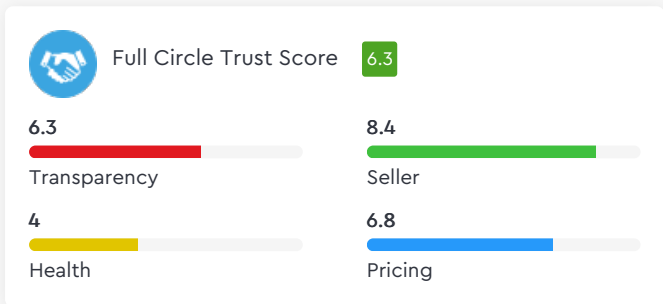

Droom's Automobile Report

droom.in

India's Most Trusted Motorplace

What We Have For You?

Yamaha YZF-R15 150cc 2011

Make	Yamaha	Model	YZF-R15
Year	2011	Trim	150CC
KM Driven	18000 Kms	Color	Blue
Fuel Type	Petrol	Transmission Type	Manual
Body Type	Sports	Price	Rs. 58000
Condition	Used	Ownership Type	Owned
Location	Ahmedabad	Registration State	N/A
Ownership Count	First Owner	DLID	1420421286

₹ 41,622.00 - ₹ 44,196.00

Automobile from individual in good condition is valued

Total Cost of Ownership

Vehicle Images

Yamaha YZF-R15 150cc 2011

Yamaha YZF-R15 150cc 2011

Instrumentation			
Clock	Digital	Low Fuel Level Warning	Yes
Instrument Console	Instrument Console		