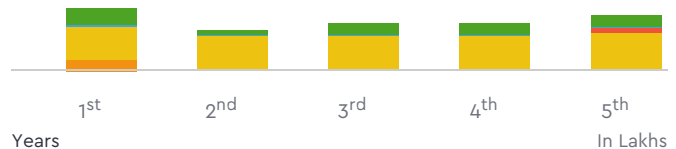

What We Have For You?

Hero Super Splendor 125cc i3s 2019

Make	Hero	Model	Super Splendor
Year	2019	Trim	125CC I3S
KM Driven	9815 Kms	Color	Grey
Fuel Type	Petrol	Transmission Type	Manual
Body Type	Commuter	Price	Rs. 58000
Condition	Used	Ownership Type	N/A
Location	Kolkata	Registration State	N/A
Ownership Count	First Owner	DLID	1420368214

Full Circle Trust Score **6.3**

5.6

Transparency

4

Health

6.3

8

Seller

7.8

Pricing

₹ 34,278.00 - ₹ 36,398.00

Automobile from individual in good condition is valued

Total Cost of Ownership

Benchmark Price For Used Vehicle

₹ 31.11

₹ 22.41

₹ 25.14

₹ 25.73

₹ 28.74

₹ 1,33,122.00

For 5 Years

Insurance

Try Change

Depreciation

Fuel

Service