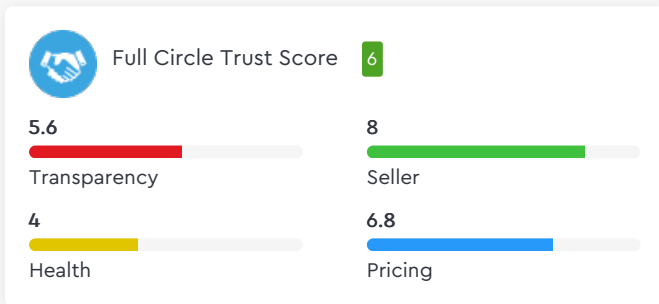

Droom's Automobile Report

droom.in

India's Most Trusted Motorplace

What We Have For You?

Hero HF Deluxe 100cc 2018			
Make	Hero	Model	HF Deluxe
Year	2018	Trim	100CC
KM Driven	20872 Kms	Color	Black
Fuel Type	Petrol	Transmission Type	Manual
Body Type	Commuter	Price	Rs. 52000
Condition	Used	Ownership Type	N/A
Location	Jodhpur	Registration State	N/A
Ownership Count	First Owner	DLID	1420344761

Automobile from individual in good condition is valued

Total Cost of Ownership

Vehicle Images

Hero HF Deluxe 100cc 2018

Hero HF Deluxe 100cc 2018

Instrumentation			
Clock	N/A	Low Fuel Level Warning	Yes
Instrument Console	Instrument Console		