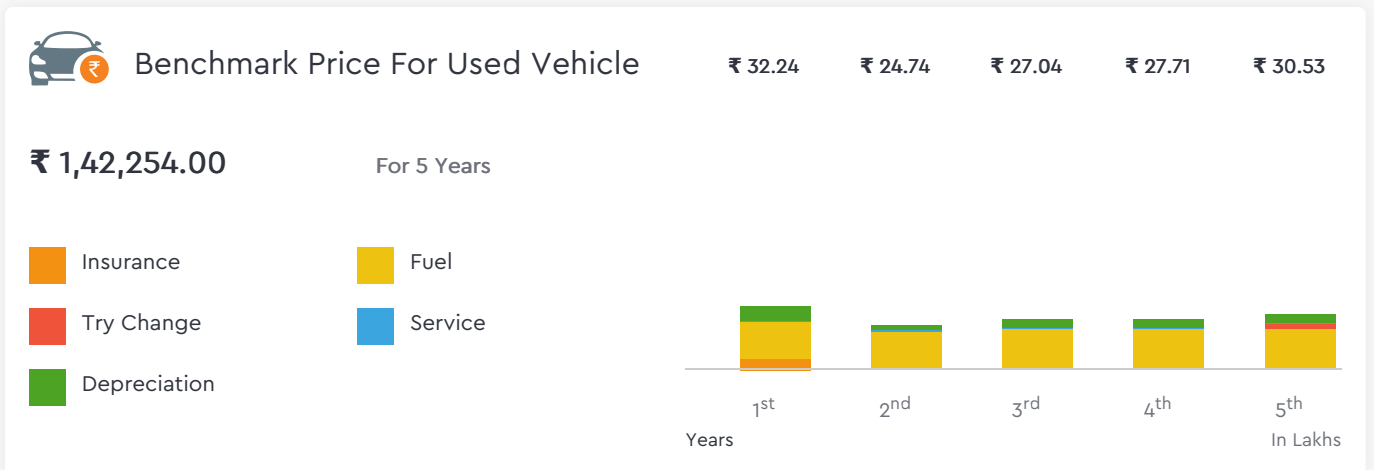

Droom's Automobile Report

droom.in

India's Most Trusted Motorplace

What We Have For You?

Hero HF Deluxe 100cc 2018			
Make	Hero	Model	HF Deluxe
Year	2018	Trim	100CC
KM Driven	20872 Kms	Color	Black
Fuel Type	Petrol	Transmission Type	Manual
Body Type	Commuter	Price	Rs. 52000
Condition	Used	Ownership Type	N/A
Location	Jodhpur	Registration State	N/A
Ownership Count	First Owner	DLID	1420344761

Automobile from individual in good condition is valued

Total Cost of Ownership

Vehicle Images

Hero HF Deluxe 100cc 2018

Hero HF Deluxe 100cc 2018

Instrumentation			
Clock	N/A	Low Fuel Level Warning	Yes
Instrument Console	Instrument Console		

Hero HF Deluxe 100cc 2018

Brake System

Front Brake Type	Drum	Rear Brake Type	Drum
------------------	------	-----------------	------

Dimensions

Wheel Base	1235 mm	Overall Width	720 mm
Overall Length	1965 mm	Overall Height	1045 mm
Ground Clearance	165 mm	Boot Space (Liters)	-
Kerb Weight (Kgs)	112	Seat Height (mm)	805

Engine

Engine Displacement (cc)	100 cc	Mileage	65 Kmpl
Engine Type	Air cooled, 4 - stroke single cylinder OHC	Number of Cylinders	1
Valves per Cylinder	2	Valve Configuration/Cam Type	SOHC
Fuel Supply System	Carburetor	Maximum Power	6.15kW (8.36 Ps) @8000 rpm
Maximum Torque	0.82kg - m (8.05 N-m) @5000 rpm		