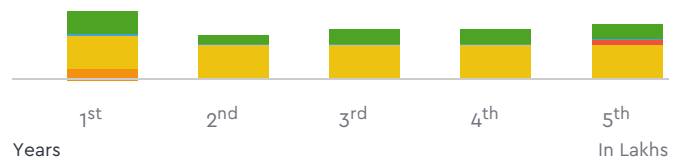

What We Have For You?

Jawa Forty Two 295CC ABS BS6 2020

Make	Jawa	Model	Forty Two
Year	2020	Trim	295CC ABS BS6
KM Driven	10500 Kms	Color	Starlight Blue
Fuel Type	Petrol	Transmission Type	Manual
Body Type	Cruiser	Price	Rs. 152471
Condition	Used	Ownership Type	Owned
Location	Unnao	Registration State	N/A
Ownership Count	First Owner	DLID	1420338107

Full Circle Trust Score **6.4**

5.5

Transparency

5.6

Health

7

Seller

7.9

Pricing

₹ 0.00 - ₹ 0.00

Automobile from individual in good condition is valued

Total Cost of Ownership

Benchmark Price For Used Vehicle

₹ 70.72

₹ 49.99

₹ 57.63

₹ 58.13

₹ 62.27

₹ 2,98,749.00

For 5 Years

Insurance

Try Change

Depreciation

Fuel

Service