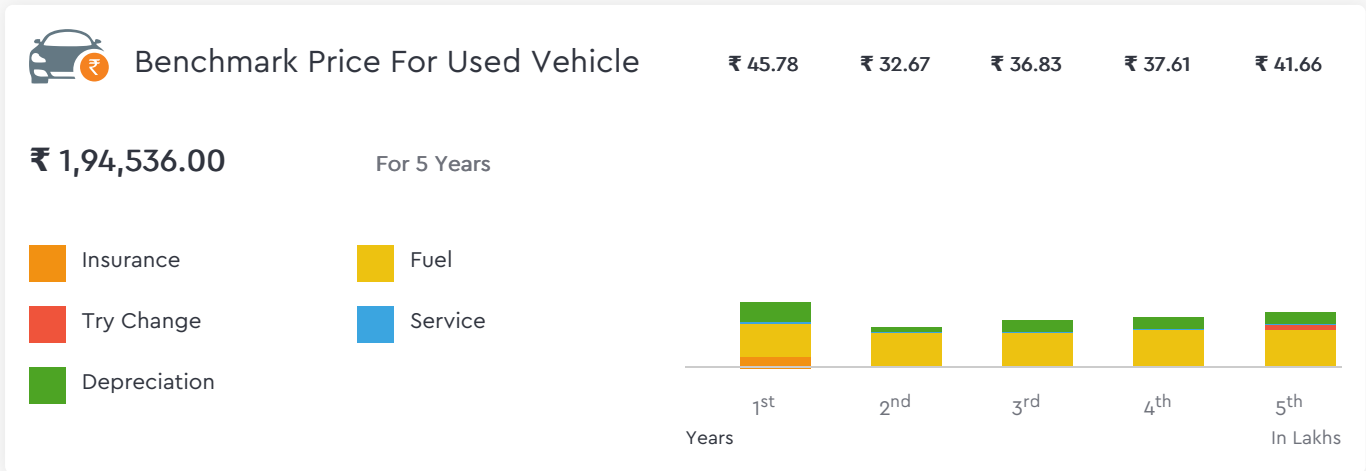

Total Cost of Ownership