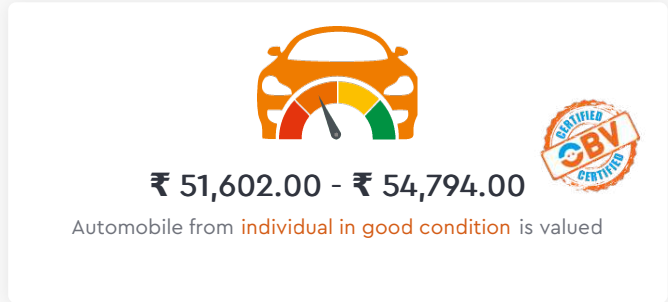

# Droom's Automobile Report

**droom**.in

India's Most Trusted Motorplace

**What We Have For You?**

**Honda CB Hornet 160R CBS 2017**

|                 |             |                    |                            |
|-----------------|-------------|--------------------|----------------------------|
| Make            | Honda       | Model              | Cb Hornet 160r             |
| Year            | 2017        | Trim               | 160CC-CBS                  |
| KM Driven       | 14100 Kms   | Color              | Orange                     |
| Fuel Type       | Petrol      | Transmission Type  | Manual                     |
| Body Type       | Commuter    | Price              | Rs. 65000                  |
| Condition       | Used        | Ownership Type     | Owned                      |
| Location        | Trivandrum  | Registration State | N/A                        |
| Ownership Count | First Owner | DLID               | <a href="#">1420335163</a> |