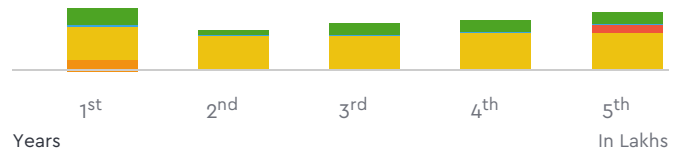

What We Have For You?

Honda CB ShineSP 125cc 2018

Make	Honda	Model	Cb Shine Sp
Year	2018	Trim	125CC
KM Driven	12900 Kms	Color	Black (BS IV)
Fuel Type	Petrol	Transmission Type	Manual
Body Type	Commuter	Price	Rs. 65000
Condition	Used	Ownership Type	Owned
Location	Rajkot	Registration State	N/A
Ownership Count	First Owner	DLID	1420335036

Full Circle Trust Score **7.1**

5.5

Transparency

6

Health

7

Seller

9.9

Pricing

₹ 50,521.00 - ₹ 53,645.00

Automobile from individual in good condition is valued

Total Cost of Ownership

Benchmark Price For Used Vehicle

₹ 34.79

₹ 25.37

₹ 28.45

₹ 29.02

₹ 32.73

₹ 1,50,352.00

For 5 Years

Insurance

Try Change

Depreciation

Fuel

Service