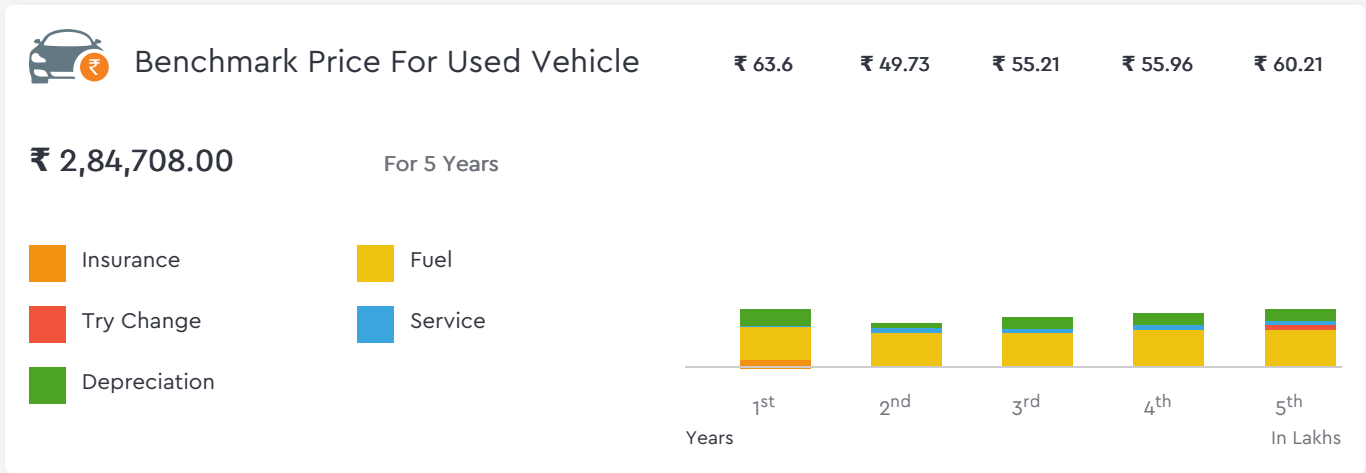

Droom's Automobile Report

droom.in

India's Most Trusted Motorplace

What We Have For You?

Royal Enfield Standard 350cc 2017

Make	Royal Enfield	Model	Standard
Year	2017	Trim	350CC
KM Driven	18500 Kms	Color	Black
Fuel Type	Petrol	Transmission Type	Manual
Body Type	Cruiser	Price	Rs. 120000
Condition	Used	Ownership Type	Owned
Location	Ambala	Registration State	N/A
Ownership Count	Second Owner	DLID	1420266036

Automobile from individual in good condition is valued

Total Cost of Ownership

Vehicle Images

Royal Enfield Standard 350cc 2017

Royal Enfield Standard 350cc 2017

Instrumentation			
Clock	N/A	Low Fuel Level Warning	Yes
Instrument Console	Instrument Console		

Dimensions

Wheel Base	1370 mm	Overall Width	800 mm
Overall Length	2140 mm	Overall Height	1030 mm
Ground Clearance	135 mm	Boot Space (Liters)	-
Kerb Weight (Kgs)	195 Kg	Seat Height (mm)	805 mm

Engine

Engine Displacement (cc)	346 cc	Mileage	37 Kmpl
Engine Type	Single Cylinder, 4 stroke, Twinspark	Number of Cylinders	1
Valves per Cylinder	2	Valve Configuration/Cam Type	SOHC
Fuel Supply System	Constant Vacuum Carburettor	Maximum Power	19.80 bhp @ 5,250 rpm
Maximum Torque	28 Nm @ 4,000 rpm		