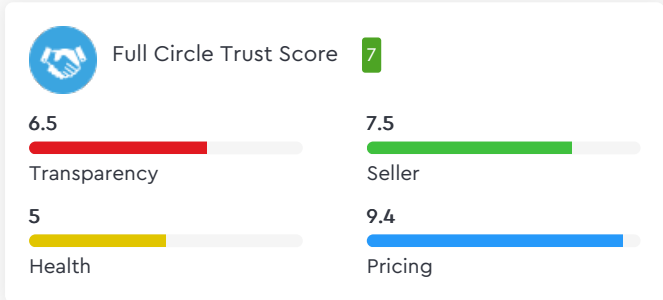

Droom's Automobile Report

droom.in

India's Most Trusted Motorplace

What We Have For You?

Royal Enfield Standard 350cc 2017

Make	Royal Enfield	Model	Standard
Year	2017	Trim	350CC
KM Driven	18500 Kms	Color	Black
Fuel Type	Petrol	Transmission Type	Manual
Body Type	Cruiser	Price	Rs. 120000
Condition	Used	Ownership Type	Owned
Location	Ambala	Registration State	N/A
Ownership Count	Second Owner	DLID	1420266036

Automobile from individual in good condition is valued

Total Cost of Ownership

Vehicle Images

Royal Enfield Standard 350cc 2017

Royal Enfield Standard 350cc 2017

Instrumentation			
Clock	N/A	Low Fuel Level Warning	Yes
Instrument Console	Instrument Console		