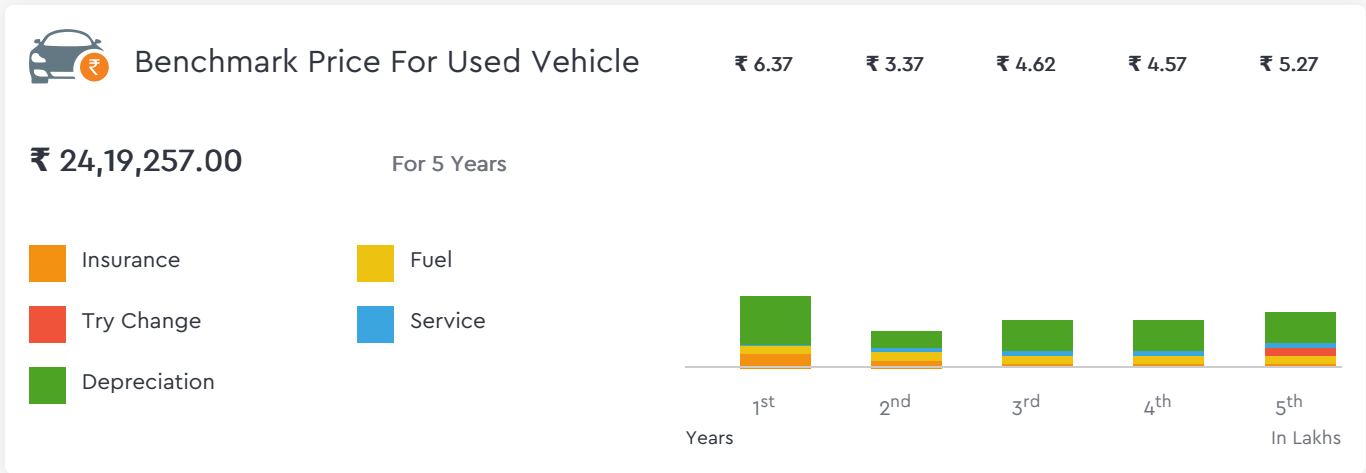

Droom's Automobile Report

droom.in

India's Most Trusted Motorplace

What We Have For You?

Mercedes-Benz C-Class 220 CDI MT 2006

Make	Mercedes-Benz	Model	C-class
Year	2006	Trim	220 CDI MT
KM Driven	100700 Kms	Color	Black
Fuel Type	Diesel	Transmission Type	Manual
Body Type	Sedan	Price	Rs. 1495000
Condition	Used	Ownership Type	Owned
Location	Bangalore	Registration State	N/A
Ownership Count	First Owner	DLID	1420264547

Full Circle Trust Score 6.9

6.5 Transparency	8.5 Seller
4 Health	9.4 Pricing

₹ 3,05,265.00 - ₹ 3,24,147.00

Automobile from individual in good condition is valued

Total Cost of Ownership

Vehicle Images

Mercedes-Benz C-Class 220 CDI MT 2006

Mercedes-Benz C-Class 220 CDI MT 2006

Brake System			
Front Brake Type	Disc	Rear Brake Type	Disc

Dimensions			
Wheel Base	2715 mm	Overall Width	1728 mm
Overall Length	4526 mm	Overall Height	1426 mm

Engine			
Engine Displacement (cc)	2148 cc	Mileage	11.2 kmpl
Engine Type	Turbocharged common rail direct injection	Fuel Supply System	crdi
Maximum Power	141 bhp @ 3800 RPM	Maximum Torque	340 Nm @ 2300 RPM