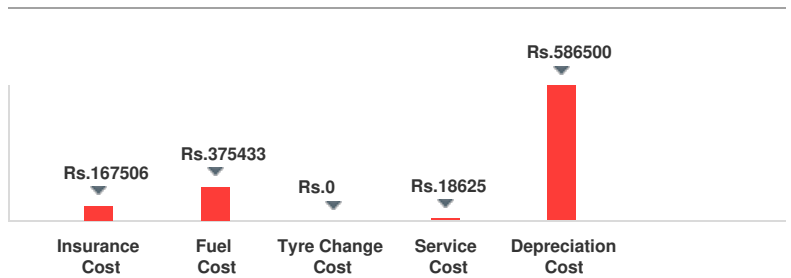

Grab Your Keys

What We Have For You?

HYUNDAI VERNA 1.6 VTVT SX (O) 2019

Vehicle Information

Make	Hyundai	Model	Verna
Year	2019	Trim	1.6 VTVT SX (O)
KM Driven	Kms.	Color	Black
Fuel Type	Petrol	Transmission Type	Manual
Body Type	Sedan	Price	Rs. 957280
Condition	Used	Ownership Type	Owned
Location	Kolkata	Registration State	N/A
Ownership Count	N/A	DLID	1420198819

TOTAL COST OF OWNERSHIP 1174564

Cost Splits for 5 Years (Assuming 1 Year, 12,000 KM)

7.3/10

Rs. 867,066 - Rs. 920,699

Expert's
Assistance

Requirements
Captured

Customized
Proposal

Finalize