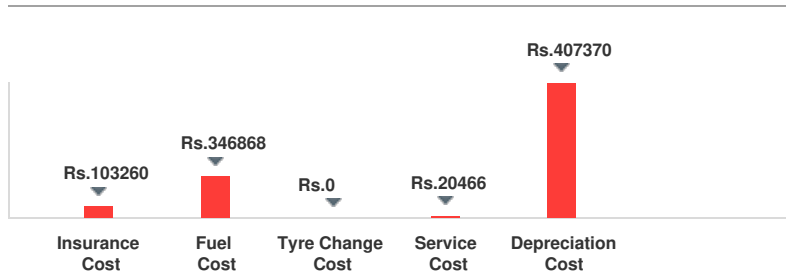

Grab Your Keys

What We Have For You?

MARUTI SUZUKI VITARA BREZZA VDI 2019

Vehicle Information

Make	Maruti Suzuki	Model	Vitara Brezza
Year	2019	Trim	VDI
KM Driven	Kms.	Color	Pearl Arctic White
Fuel Type	Diesel	Transmission Type	Manual
Body Type	SUV	Price	Rs. 907602
Condition	Used	Ownership Type	Owned
Location	Hyderabad	Registration State	N/A
Ownership Count	N/A	DLID	1420177864

TOTAL COST OF OWNERSHIP 906464

Cost Splits for 5 Years (Assuming 1 Year, 12,000 KM)

Full Circle Trust Score

6.8/10

Rs. 811,308 - Rs. 861,492

Expert's
Assistance

Requirements
Captured

Customized
Proposal