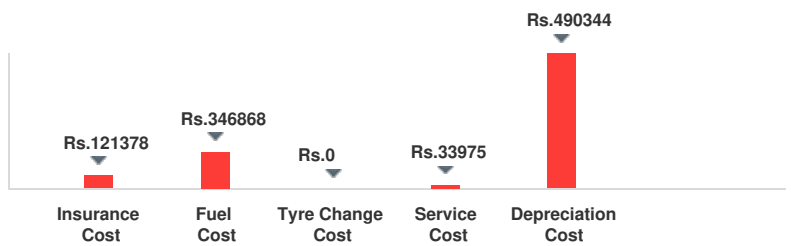

Grab Your Keys

What We Have For You?

MARUTI SUZUKI CIAZ DELTA 1.3 HYBRID 2019

Vehicle Information

<b>Make</b>	Maruti Suzuki	<b>Model</b>	Ciaz
<b>Year</b>	2019	<b>Trim</b>	DELTA 1.3 HYBRID
<b>KM Driven</b>	Kms.	<b>Color</b>	Black
<b>Fuel Type</b>	Diesel	<b>Transmission Type</b>	Manual
<b>Body Type</b>	Sedan	<b>Price</b>	Rs. 1044000
<b>Condition</b>	Used	<b>Ownership Type</b>	N/A
<b>Location</b>	Bangalore	<b>Registration State</b>	N/A
<b>Ownership Count</b>	N/A	<b>DLID</b>	<a href="#">1420161450</a>

TOTAL COST OF OWNERSHIP 1022065

Cost Splits for 5 Years (Assuming 1 Year, 12,000 KM)

6.2/10

Rs. 1,000,289 - Rs. 1,062,162

Expert's Assistance

Requirements Captured

Customized Proposal

Finalize