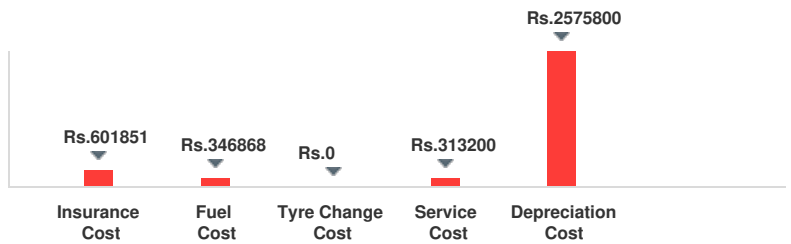

TOTAL COST OF OWNERSHIP 4018494

Cost Splits for 5 Years (Assuming 1 Year, 12,000 KM)

7.2/10

Rs. 2,548,928 - Rs. 2,706,594

Expert's
Assistance

Requirements
Captured

Customized
Proposal

Finalize