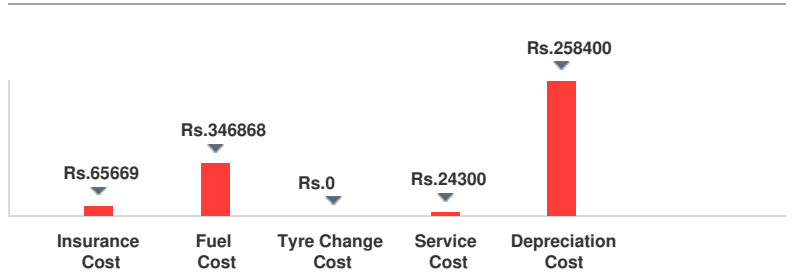

Grab Your Keys

What We Have For You?

CHEVROLET BEAT LS DIESEL 2013

Vehicle Information

Make	Chevrolet	Model	Beat
Year	2013	Trim	Is diesel
KM Driven	Kms.	Color	White
Fuel Type	Diesel	Transmission Type	Manual
Body Type	Hatchback	Price	Rs. 171850
Condition	Used	Ownership Type	Owned
Location	Ahmedabad	Registration State	N/A
Ownership Count	N/A	DLID	1419932780

TOTAL COST OF OWNERSHIP 712237

Cost Splits for 5 Years (Assuming 1 Year, 12,000 KM)

7.1/10

Rs. 223,720 - Rs. 237,558

Expert's
Assistance

Requirements
Captured

Customized
Proposal

Finalize