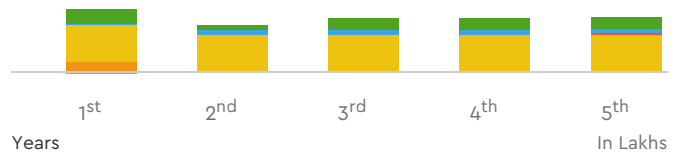

₹ 28.55

₹ 29.19

₹ 31.25

₹ 1,48,543.00

For 5 Years

- Insurance
- Try Change
- Depreciation
- Fuel
- Service

Vehicle Images

Yamaha Ray ZR 110cc 2016