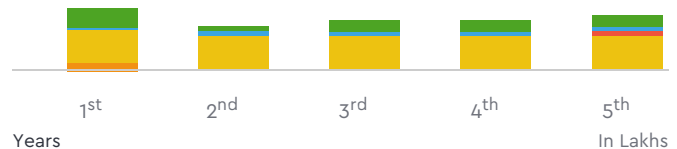

What We Have For You?

Royal Enfield Classic 350cc 2016

Make	Royal Enfield	Model	Classic
Year	2016	Trim	350CC
KM Driven	16000 Kms	Color	Red
Fuel Type	Petrol	Transmission Type	Manual
Body Type	Cruiser	Price	Rs. 120000
Condition	Used	Ownership Type	N/A
Location	Chandigarh	Registration State	Chandigarh
Ownership Count	First Owner	DLID	1419910588

Full Circle Trust Score **6.5**

5.8

Transparency

6

Health

7

Seller

7.6

Pricing

₹ 1,08,341.00 - ₹ 1,15,043.00

Automobile from individual in good condition is valued

Total Cost of Ownership

Benchmark Price For Used Vehicle

₹ 66.79

₹ 51.35

₹ 57.57

₹ 58.24

₹ 62.61

₹ 2,96,561.00

For 5 Years

Insurance

Try Change

Depreciation

Fuel

Service