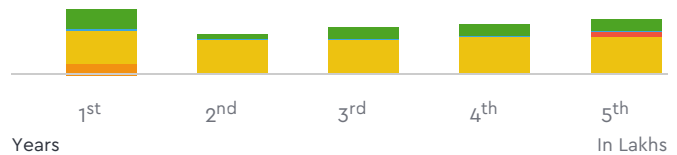

What We Have For You?

Honda CB Hornet 160R CBS 2017

Make	Honda	Model	Cb Hornet 160r
Year	2017	Trim	160CC-CBS
KM Driven	28000 Kms	Color	Orange
Fuel Type	Petrol	Transmission Type	Manual
Body Type	Commuter	Price	Rs. 65000
Condition	Used	Ownership Type	N/A
Location	Noida	Registration State	Karnataka
Ownership Count	First Owner	DLID	1419377020

Full Circle Trust Score **6.8**

5.5

Transparency

5.6

Health

7

Seller

9.2

Pricing

₹ 40,292.00 - ₹ 42,784.00

Automobile from individual in good condition is valued

Total Cost of Ownership

Benchmark Price For Used Vehicle

₹ 45.78

₹ 32.67

₹ 36.83

₹ 37.61

₹ 41.66

₹ 1,94,536.00

For 5 Years

Insurance

Try Change

Depreciation

Fuel

Service