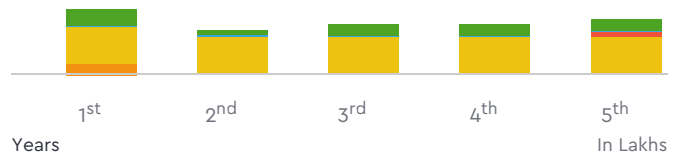

What We Have For You?

TVS Apache RTR 160cc 2012

Make	TVS	Model	Apache Rtr
Year	2012	Trim	160CC
KM Driven	39301 Kms	Color	Green
Fuel Type	Petrol	Transmission Type	Manual
Body Type	Commuter	Price	Rs. 30000
Condition	Used	Ownership Type	Owned
Location	Rohtak	Registration State	Haryana
Ownership Count	Second Owner	DLID	1419358465

Full Circle Trust Score **7.5**

6.2

Transparency

6.9

Health

10

Seller

8.6

Pricing

₹ 23,267.00 - ₹ 24,707.00

Automobile from individual in good condition is valued

Total Cost of Ownership

Benchmark Price For Used Vehicle

₹ 39.54

₹ 28.53

₹ 31.79

₹ 32.64

₹ 36.36

₹ 1,68,857.00

For 5 Years

Insurance

Try Change

Depreciation

Fuel

Service