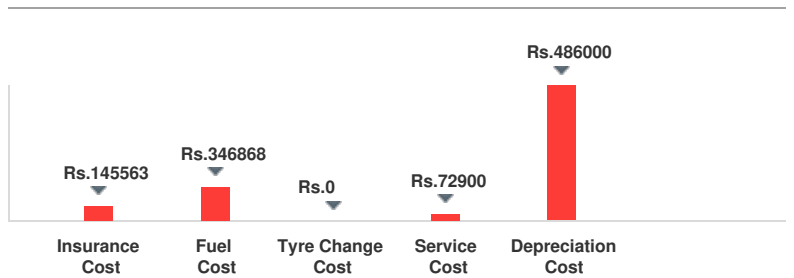

Grab Your Keys

What We Have For You?

TATA SAFARI STORME 2.2 VX 4X2 2016

Vehicle Information

Make	Tata	Model	Safari Storme
Year	2016	Trim	2.2 VX 4X2
KM Driven	Kms.	Color	White
Fuel Type	Diesel	Transmission Type	Manual
Body Type	SUV	Price	Rs. 775000
Condition	Used	Ownership Type	Owned
Location	Hissar	Registration State	Haryana
Ownership Count	N/A	DLID	1419251062

TOTAL COST OF OWNERSHIP 1089331

Cost Splits for 5 Years (Assuming 1 Year, 12,000 KM)

6.5/10

Rs. 603,666 - Rs. 641,006

Expert's
Assistance

Requirements
Captured

Customized
Proposal

Finalize