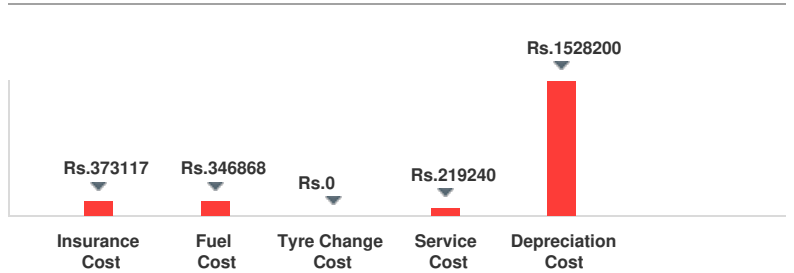

Full Circle Trust Score

7.5/10

Rs. 1,033,638 - Rs. 1,097,575

TOTAL COST OF OWNERSHIP 2537425

Cost Splits for 5 Years (Assuming 1 Year, 12,000 KM)

Expert's
Assistance

Requirements
Captured

Customized
Proposal