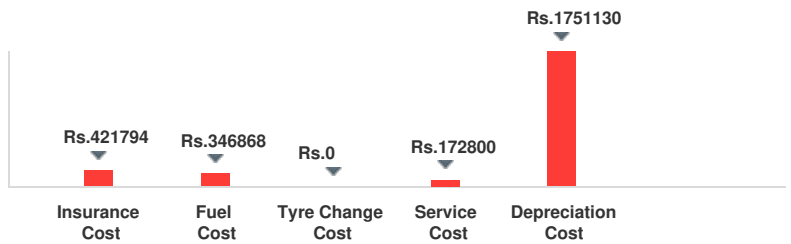

TOTAL COST OF OWNERSHIP 2752672

Cost Splits for 5 Years (Assuming 1 Year, 12,000 KM)

7.3/10

Rs. 2,233,514 - Rs. 2,371,670

Expert's
Assistance

Requirements
Captured

Customized
Proposal

Finalize