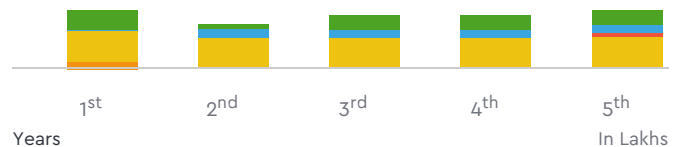

What We Have For You?

Royal Enfield Thunderbird 350cc 2015

Make	Royal Enfield	Model	Thunderbird
Year	2015	Trim	350CC
KM Driven	30000 Kms	Color	N/A
Fuel Type	Petrol	Transmission Type	Manual
Body Type	Cruiser	Price	Rs. 120000
Condition	Used	Ownership Type	N/A
Location	Thiruvallur	Registration State	N/A
Ownership Count	N/A	DLID	1418448566

Full Circle Trust Score

6.1

4.3

Transparency

6

Health

10

Seller

6.8

Pricing

₹ 1,16,984.00 - ₹ 1,24,220.00

Automobile from individual in good condition is valued

Total Cost of Ownership

Benchmark Price For Used Vehicle

₹ 65.86

₹ 49.72

₹ 56.31

₹ 56.9

₹ 61.21

₹ 2,89,978.00

For 5 Years

Insurance

Try Change

Depreciation

Fuel

Service