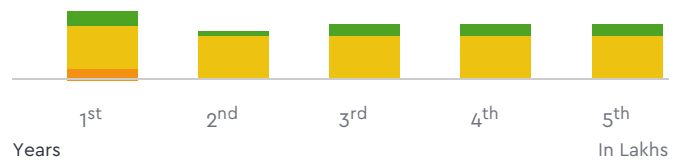

What We Have For You?

Honda Aviator 110cc 2015

Make	Honda	Model	Aviator
Year	2015	Trim	110CC
KM Driven	18412 Kms	Color	White
Fuel Type	Petrol	Transmission Type	Automatic
Body Type	Commuter	Price	Rs. 30000
Condition	Used	Ownership Type	N/A
Location	Faridabad	Registration State	Haryana
Ownership Count	First Owner	DLID	1418126855

Full Circle Trust Score **6.9**

6.1

Transparency

4

Health

8.9

Seller

9.1

Pricing

₹ 24,171.00 - ₹ 25,667.00

Automobile from individual in good condition is valued

Total Cost of Ownership

Benchmark Price For Used Vehicle

₹ 34.15

₹ 25.16

₹ 27.69

₹ 28.36

₹ 28.35

₹ 1,43,706.00

For 5 Years

Insurance

Try Change

Depreciation

Fuel

Service