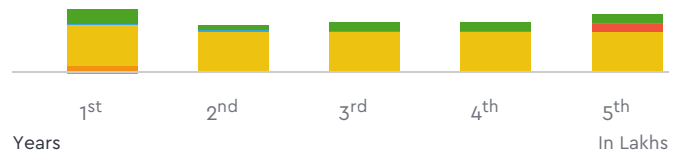

What We Have For You?

Yamaha FZs 150cc 2012

Make	Yamaha	Model	Fzs
Year	2012	Trim	150CC
KM Driven	40000 Kms	Color	Black
Fuel Type	Petrol	Transmission Type	Manual
Body Type	Commuter	Price	Rs. 35000
Condition	Used	Ownership Type	N/A
Location	Vapi	Registration State	N/A
Ownership Count	N/A	DLID	1417970546

Full Circle Trust Score

6.2

4.3

Transparency

6

Health

10

Seller

7

Pricing

₹ 25,524.00 - ₹ 27,102.00

Automobile from individual in good condition is valued

Total Cost of Ownership

Benchmark Price For Used Vehicle

₹ 46.49

₹ 36.46

₹ 39.99

₹ 40.63

₹ 46.3

₹ 2,09,862.00

For 5 Years

Insurance

Try Change

Depreciation

Fuel

Service