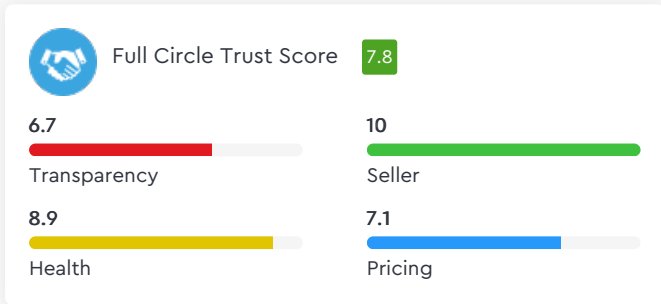

### What We Have For You?

**Bajaj Avenger 220cc 2016**

Make	Bajaj	Model	Avenger
Year	2016	Trim	220CC
KM Driven	11000 Kms	Color	Black
Fuel Type	Petrol	Transmission Type	Manual
Body Type	Cruiser	Price	Rs. 68000
Condition	Used	Ownership Type	Owned
Location	Noida	Registration State	Uttar Pradesh
Ownership Count	First Owner	DLID	<a href="#">1417876178</a>