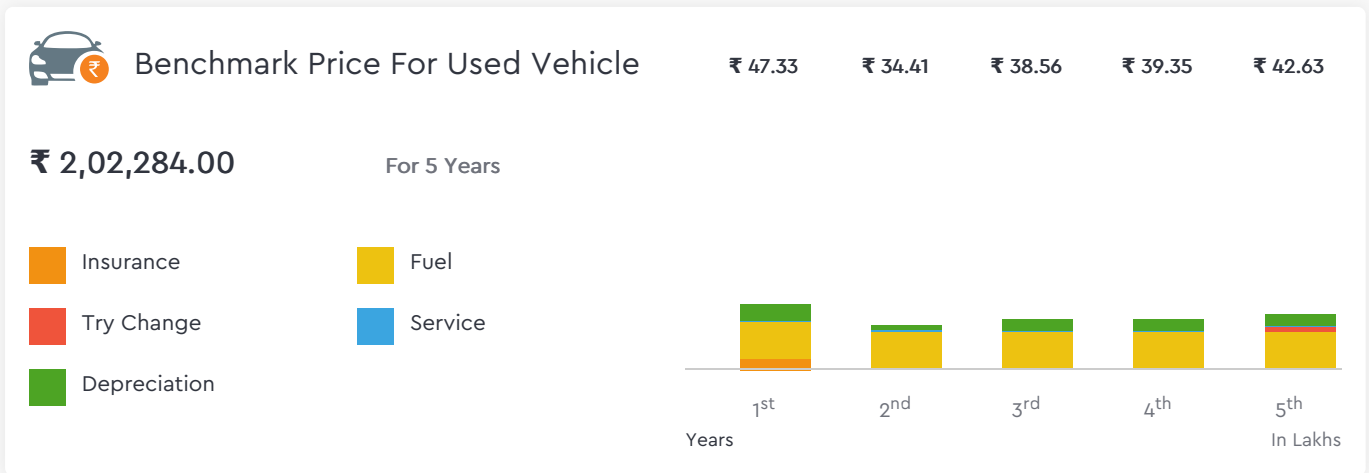

Total Cost of Ownership