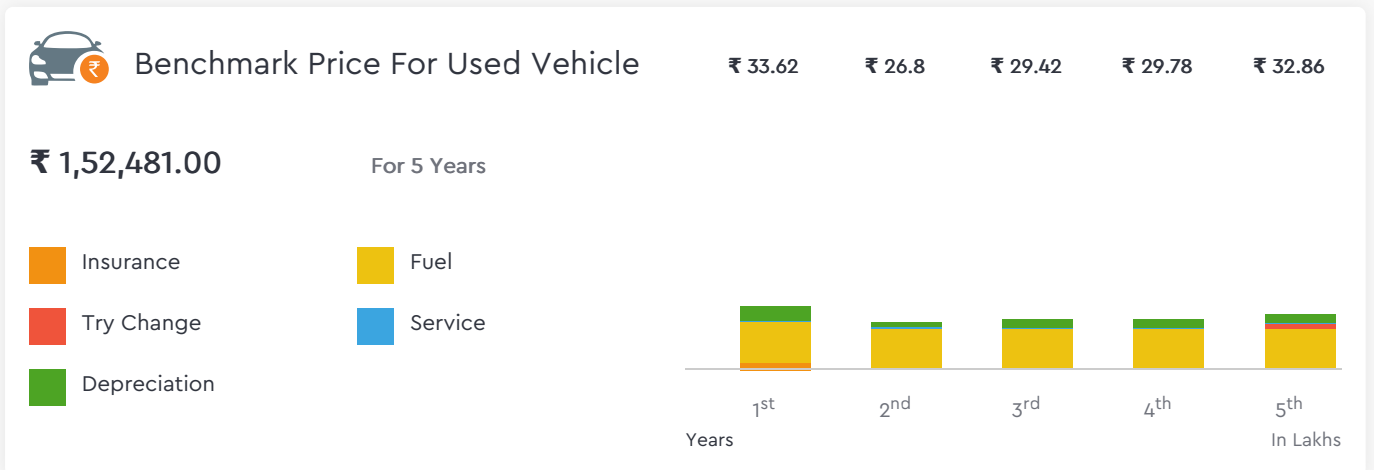

Droom's Automobile Report

droom.in

India's Most Trusted Motorplace

What We Have For You?

Hero Passion Pro 100cc 2016

	Make	Hero	Model	Passion Pro
	Year	2016	Trim	100CC
	KM Driven	8962 Kms	Color	Black
	Fuel Type	Petrol	Transmission Type	Manual
	Body Type	Commuter	Price	Rs. 38000
	Condition	Used	Ownership Type	Owned
	Location	Kolkata	Registration State	West Bengal
	Ownership Count	First Owner	DLID	1417814662

₹ 25,250.00 - ₹ 26,812.00

Automobile from individual in good condition is valued

Total Cost of Ownership

Vehicle Images

Hero Passion Pro 100cc 2016

Hero Passion Pro 100cc 2016

Instrumentation

Low Fuel Level Warning

1417814662

Hero Passion Pro 100cc 2016

Brake System

Front Brake Type	Drum	Rear Brake Type	Drum
------------------	------	-----------------	------

Dimensions

Wheel Base	1235 mm	Overall Width	840 mm
Overall Length	1980 mm	Overall Height	1085 mm
Ground Clearance	165 mm		

Hero Passion Pro 100cc 2016

Transmission			
Number of Gears	4	Drivetrain	Chain Drive
Clutch Type	Wet Multi Plate		

Wheels & Tyres			
Wheel size	18"	Rear Tyre	3.00 x 18 - 6 PR / 52 P
Front Tyre	2.75 x 18 - 6PR / 50 L		