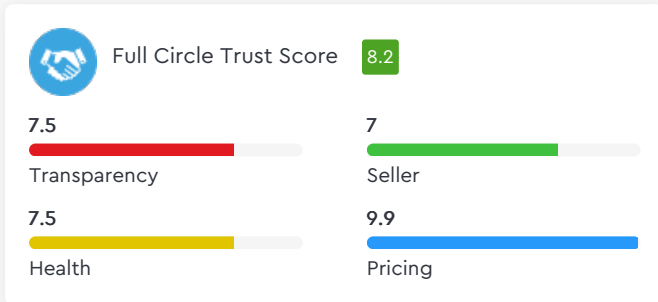

Droom's Automobile Report

droom.in

India's Most Trusted Motorplace

What We Have For You?

Hero Passion Pro 100cc 2016

	Make	Hero	Model	Passion Pro
	Year	2016	Trim	100CC
	KM Driven	8962 Kms	Color	Black
	Fuel Type	Petrol	Transmission Type	Manual
	Body Type	Commuter	Price	Rs. 38000
	Condition	Used	Ownership Type	Owned
	Location	Kolkata	Registration State	West Bengal
	Ownership Count	First Owner	DLID	1417814662

₹ 25,250.00 - ₹ 26,812.00

Automobile from individual in good condition is valued

Total Cost of Ownership

Vehicle Images

Hero Passion Pro 100cc 2016

Hero Passion Pro 100cc 2016

Instrumentation

Low Fuel Level Warning

1417814662

Hero Passion Pro 100cc 2016

Brake System

Front Brake Type	Drum	Rear Brake Type	Drum
------------------	------	-----------------	------

Dimensions

Wheel Base	1235 mm	Overall Width	840 mm
Overall Length	1980 mm	Overall Height	1085 mm
Ground Clearance	165 mm		