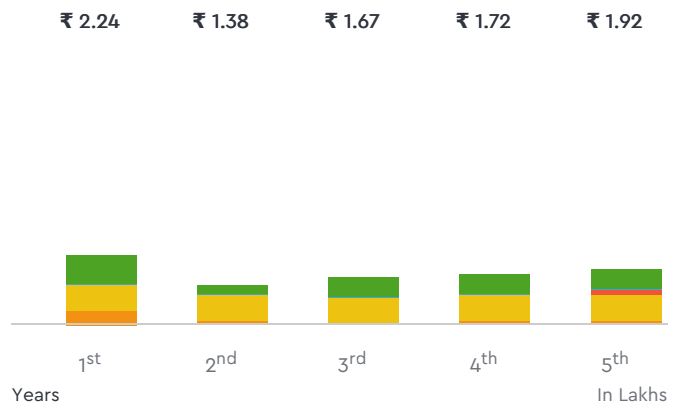

Droom's Automobile Report

droom.in

India's Most Trusted Motorplace

What We Have For You?

Maruti Suzuki SX4 VXI 2007

Make	Maruti Suzuki	Model	Sx4
Year	2007	Trim	VXI
KM Driven	70000 Kms	Color	Black
Fuel Type	Petrol	Transmission Type	Manual
Body Type	Sedan	Price	Rs. 250000
Condition	Used	Ownership Type	N/A
Location	Ahmedabad	Registration State	N/A
Ownership Count	N/A	DLID	1417673764

Full Circle Trust Score **5.7**

₹ 65,617.00 - ₹ 69,676.00

Automobile from individual in good condition is valued

Total Cost of Ownership

Benchmark Price For Used Vehicle

₹ 8,93,786.00

For 5 Years

- Insurance
- Try Change
- Depreciation
- Fuel
- Service

Maruti Suzuki SX4 VXi 2007

Brake System			
Front Brake Type	Disc	Rear Brake Type	Drum

Dimensions			
Wheel Base	2500mm	Overall Width	1735mm
Overall Length	4500mm	Overall Height	1550mm
Ground Clearance	170mm		