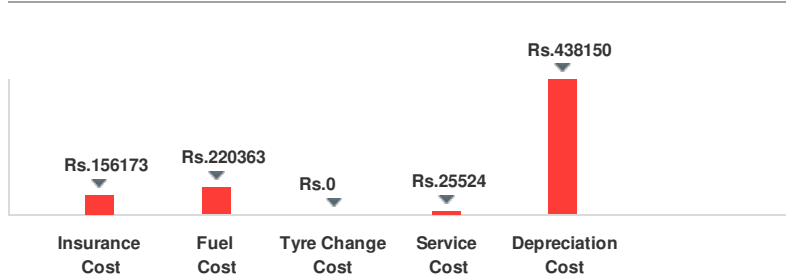

Grab Your Keys

What We Have For You?

MAHINDRA XYLO D4 BS IV 2013

Vehicle Information

Make	Mahindra	Model	Xylo
Year	2013	Trim	D4 BS IV
KM Driven	Kms.	Color	White
Fuel Type	Diesel	Transmission Type	Manual
Body Type	MUV	Price	Rs. 370000
Condition	Used	Ownership Type	Owned
Location	Mohali	Registration State	Punjab
Ownership Count	N/A	DLID	1417631141

6.1/10

TOTAL COST OF OWNERSHIP 864210

Cost Splits for 5 Years (Assuming 1 Year, 12,000 KM)

Expert's
Assistance

Requirements
Captured

Customized
Proposal

Finalize

Make
Payment

Grab Your
Keys

Vehicle Images

Mahindra Xylo D4 BS IV 2013

370000

Key Factors

Mahindra Xylo D4 BS IV 2013

370000

Condition	Used	Location	Mohali
Ownership Count	N/A	Ownership Type	Owned
Registration State	Punjab	Chassis No	N/A