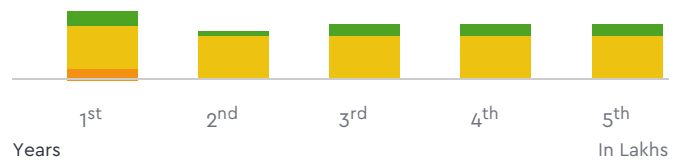

What We Have For You?

Hero HF Deluxe 100cc 2013

Make	Hero	Model	Hf Deluxe
Year	2013	Trim	100CC
KM Driven	20293 Kms	Color	Black
Fuel Type	Petrol	Transmission Type	Manual
Body Type	Commuter	Price	Rs. 25000
Condition	Used	Ownership Type	Owned
Location	Sirsa	Registration State	Haryana
Ownership Count	First Owner	DLID	1417615751

Full Circle Trust Score **7.4**

5.9

Transparency

8.5

Health

7

Seller

8.9

Pricing

₹ 29,367.00 - ₹ 31,182.00

Automobile from individual in good condition is valued

Total Cost of Ownership

Benchmark Price For Used Vehicle

₹ 28.32

₹ 20.32

₹ 22.38

₹ 23.05

₹ 23.04

₹ 1,17,103.00

For 5 Years

Insurance

Try Change

Depreciation

Fuel

Service