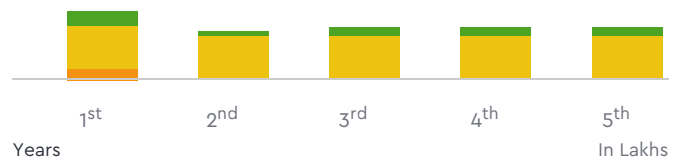

What We Have For You?

Hero HF Deluxe Self 100cc 2013

Make	Hero	Model	Hf Deluxe
Year	2013	Trim	SELF 100CC
KM Driven	15849 Kms	Color	Black
Fuel Type	Petrol	Transmission Type	Manual
Body Type	Commuter	Price	Rs. 27000
Condition	Used	Ownership Type	Owned
Location	Sirsa	Registration State	Haryana
Ownership Count	First Owner	DLID	1417615585

Full Circle Trust Score **6.6**

5.9

Transparency

5

Health

8

Seller

8

Pricing

₹ 29,321.00 - ₹ 31,134.00

Automobile from individual in good condition is valued

Total Cost of Ownership

Benchmark Price For Used Vehicle

₹ 30.58

₹ 22.44

₹ 24.58

₹ 25.27

₹ 25.27

₹ 1,28,137.00

For 5 Years

Insurance

Try Change

Depreciation

Fuel

Service