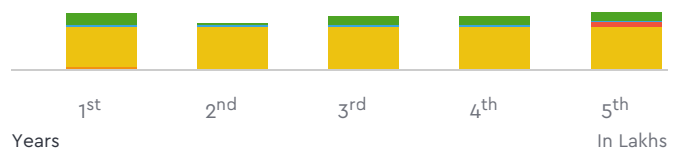

What We Have For You?

Honda Activa 110cc 2012

Make	Honda	Model	Activa
Year	2012	Trim	110CC
KM Driven	22000 Kms	Color	Grey
Fuel Type	Petrol	Transmission Type	Automatic
Body Type	Commuter	Price	Rs. 25000
Condition	Used	Ownership Type	N/A
Location	Guwahati	Registration State	Assam
Ownership Count	First Owner	DLID	1417041258

Full Circle Trust Score **7.2**

5.8

Transparency

7

Health

7

Seller

8.9

Pricing

₹ 35,841.00 - ₹ 38,057.00

Automobile from individual in good condition is valued

Total Cost of Ownership

Benchmark Price For Used Vehicle

₹ 31.71

₹ 26.11

₹ 28.19

₹ 28.62

₹ 31.29

₹ 1,45,909.00

For 5 Years

Insurance

Try Change

Depreciation

Fuel

Service