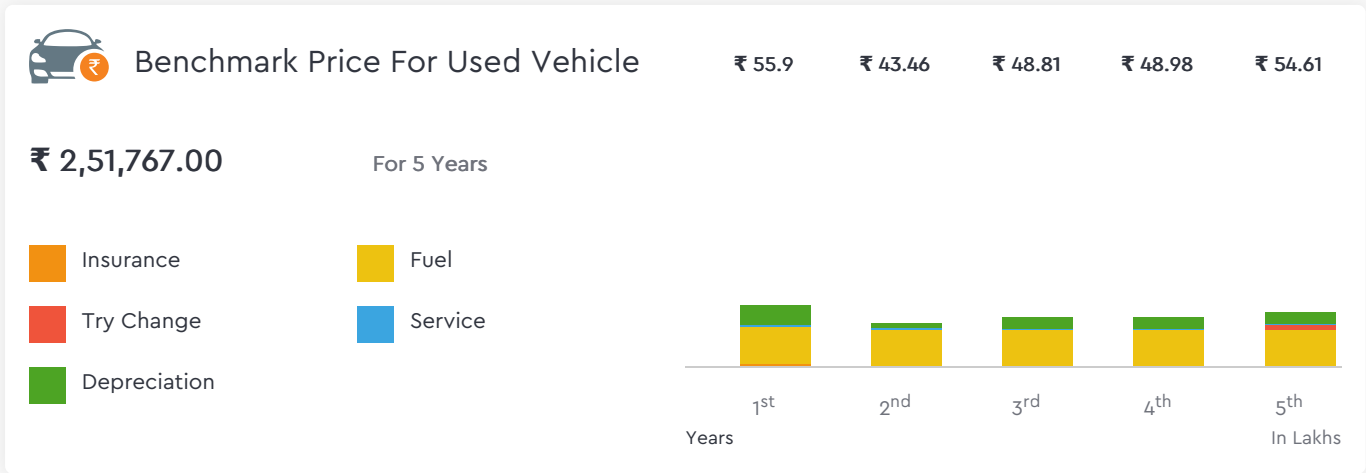

Droom's Automobile Report

droom.in

India's Most Trusted Motorplace

What We Have For You?

Yamaha YZF-R15 2.0 150cc 2013

Make	Yamaha	Model	Yzf-r15 2.0
Year	2013	Trim	150CC
KM Driven	24170 Kms	Color	N/A
Fuel Type	Petrol	Transmission Type	Manual
Body Type	Sports	Price	Rs. 59000
Condition	Used	Ownership Type	N/A
Location	Bhuj	Registration State	N/A
Ownership Count	Second Owner	DLID	1416968520

₹ 46,622.00 - ₹ 49,505.00

Automobile from individual in good condition is valued

Total Cost of Ownership

Vehicle Images

Yamaha YZF-R15 2.0 150cc 2013

Yamaha YZF-R15 2.0 150cc 2013

Instrumentation			
Clock	Digital	Low Fuel Level Warning	Yes
Instrument Console	Instrument Console		

Engine

Engine Displacement (cc)	150 cc	Mileage	42 kmpl
Engine Type	T.C.I	Number of Cylinders	1
Valves per Cylinder	2	Valve Configuration/Cam Type	SOHC
Fuel Supply System	Fuel Injection	Maximum Power	16.70 bhp @ 8,500 rpm
Maximum Torque	15 Nm @ 7,500 rpm		