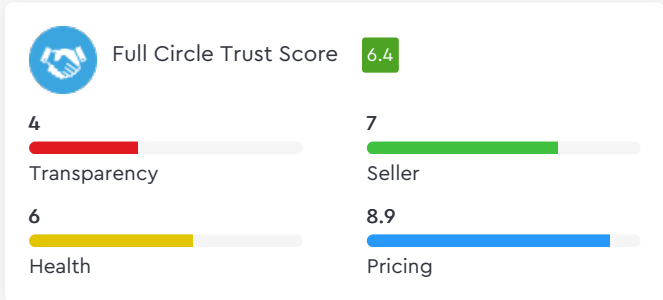

Droom's Automobile Report

droom.in

India's Most Trusted Motorplace

What We Have For You?

Yamaha YZF-R15 2.0 150cc 2013

Make	Yamaha	Model	Yzf-r15 2.0
Year	2013	Trim	150CC
KM Driven	24170 Kms	Color	N/A
Fuel Type	Petrol	Transmission Type	Manual
Body Type	Sports	Price	Rs. 59000
Condition	Used	Ownership Type	N/A
Location	Bhuj	Registration State	N/A
Ownership Count	Second Owner	DLID	1416968520

₹ 46,622.00 - ₹ 49,505.00

Automobile from individual in good condition is valued

Total Cost of Ownership

Vehicle Images

Yamaha YZF-R15 2.0 150cc 2013

Yamaha YZF-R15 2.0 150cc 2013

Instrumentation			
Clock	Digital	Low Fuel Level Warning	Yes
Instrument Console	Instrument Console		