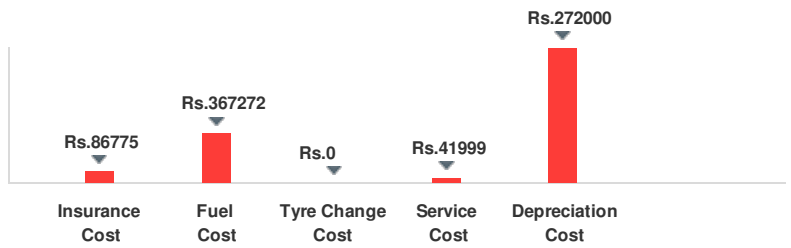

TOTAL COST OF OWNERSHIP 786046

Cost Splits for 5 Years (Assuming 1 Year, 12,000 KM)

5.4/10

Rs. 262,150 - Rs. 278,366

Expert's
Assistance

Requirements
Captured

Customized
Proposal

Finalize

Make
Payment

Grab Your
Keys

Vehicle Images

Hyundai Xcent Base 1.2 CNG 2016

40000

Expert's Assistance

Requirements Captured

Customized Proposal