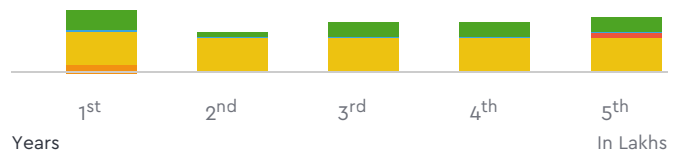

What We Have For You?

UM Renegade Sport S 2017

Make	Um	Model	Renegade Sports S
Year	2017	Trim	280CC
KM Driven	14000 Kms	Color	N/A
Fuel Type	Petrol	Transmission Type	Manual
Body Type	Cruiser	Price	Rs. 160000
Condition	Used	Ownership Type	N/A
Location	Pondicherry	Registration State	N/A
Ownership Count	First Owner	DLID	1416797082

Full Circle Trust Score

6.2

Transparency

Seller

Health

Pricing

₹ 96,032.00 - ₹ 1,01,972.00

Automobile from individual in good condition is valued

Total Cost of Ownership

Benchmark Price For Used Vehicle

₹ 74.36

₹ 54.23

₹ 61.84

₹ 62.38

₹ 67.06

₹ 3,19,859.00

For 5 Years

- Insurance
- Try Change
- Depreciation
- Fuel
- Service